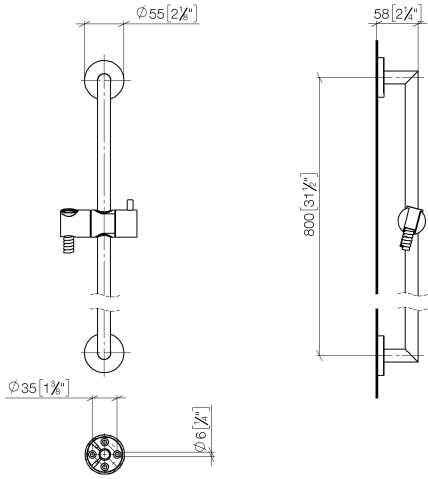

## Shower set without hand shower - Dark Chrome

TARA

26 413 625

Fits: TARA, META

- slide bar
- Pipe diameter 18 mm
- rosette Ø 55 mm
- gauge 800 mm
- metal shower hose 1750mm with integrated anti-twist protection
- shower hose connector 3/8"
- WRAS 2009048

This article does not include a hand shower!

NOTE: Hand shower sold separately. Please see hand shower options under the miscellaneous articles section of each series.

	Dark Chrome	26 413 625-19
	Chrome	26 413 625-00
	Brushed Platinum	26 413 625-06
	Platinum	26 413 625-08
	Light Gold	26 413 625-26
	Brushed Light Gold	26 413 625-27
	Brushed Durabronze (23kt Gold)	26 413 625-28
	Matte Black	26 413 625-33
	Brushed Bronze	26 413 625-42
	Brushed Champagne (22kt Gold)	26 413 625-46
	Champagne (22kt Gold)	26 413 625-47
	Brushed Chrome	26 413 625-93
	Brushed Dark Platinum	26 413 625-99

26 413 625

mm [inches]

26 413 625

Parts for other  
finishes can be found  
here: [Chrome](#)