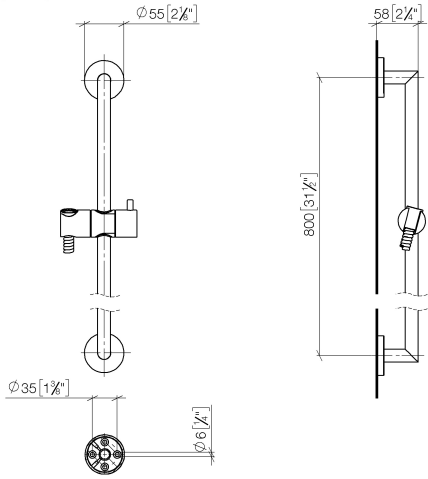

Shower set without hand shower - Light Gold

TARA

26 413 625

Fits: TARA, META

- slide bar
- Pipe diameter 18 mm
- rosette Ø 55 mm
- gauge 800 mm
- metal shower hose 1750mm with integrated anti-twist protection
- shower hose connector 3/8"

28 450 625-26

Required miscellaneous

Hand shower FlowReduce - Light Gold

28 018 979-26
0010

26 413 625

mm [inches]

26 413 625

Spare parts list

No.	Item Number	Name	Quantity used	Delivery time
1	05 17 62 500 00 90	fixing set	2	2
2	90 14 10 032 00 90	seal	2	2
3	08 27 62 500-26	rosette	2	60
4	05 28 22 590 01-26	bar	1	60
5	12 580 970-26	Slide unit - Light Gold	1	30
6	28 322 970-26	Metal shower hose 1/2" x 3/8" x 1750 mm - Light Gold	1	30