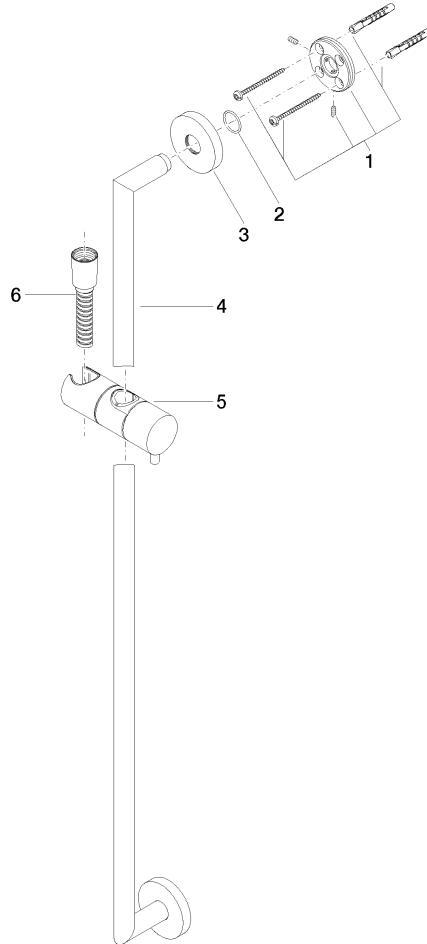

**Shower set without hand shower - Brushed Light Gold**

TARA

26 413 625

Fits: TARA, META

- slide bar
- Pipe diameter 18 mm
- rosette Ø 55 mm
- gauge 800 mm
- metal shower hose 1750mm with integrated anti-twist protection
- shower hose connector 3/8"
- WRAS 2009048

28 450 625-27

**Required miscellaneous**

**Hand shower FlowReduce -  
Brushed Light Gold**

28 018 979-27  
0010

26 413 625

mm [inches]

26 413 625

Product version from 10/1/2023

## Shower set without hand shower - Brushed Light Gold

TARA

26 413 625

### Spare parts list