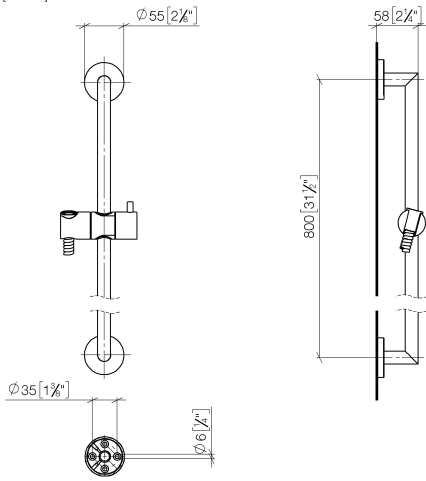

**Shower set without hand shower - Brushed Light Gold**

TARA

26 413 625

Fits: TARA, META

- slide bar
- Pipe diameter 18 mm
- rosette Ø 55 mm
- gauge 800 mm
- metal shower hose 1750mm with integrated anti-twist protection
- shower hose connector 3/8"
- WRAS 2009048

28 450 625-27

**Required miscellaneous**

**Hand shower FlowReduce -  
Brushed Light Gold**

28 018 979-27  
0010

26 413 625

mm [inches]

26 413 625

Product version from 10/1/2023

#### Product version from 10/1/2023

No.	Item Number	Name	Quantity used	Delivery time
	05 17 62 500 00 90	fixing set	9	2