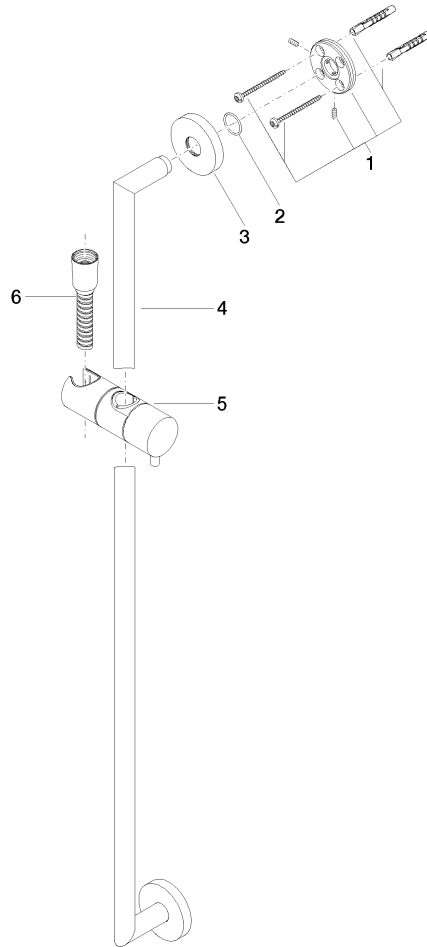

Shower set without hand shower - Matte Black

TARA

26 413 625

Fits: TARA, META

- slide bar
- Pipe diameter 18 mm
- rosette Ø 55 mm
- gauge 800 mm
- metal shower hose 1750mm with integrated anti-twist protection
- shower hose connector 3/8"

Recommended miscellaneous

	Concealed adapter -	35 080 970-90 0010
---	----------------------------	-----------------------

Required miscellaneous

	Hand shower FlowReduce - Matte Black	28 016 979-33 0010
---	---	-----------------------

Required miscellaneous

	Hand shower FlowReduce - Matte Black	28 012 979-33 0010
---	---	-----------------------

26 413 625

mm [inches]

Certificates

WRAS_2009048. ACS_20 ACC LY 738. IAPMO_4976 (4).

26 413 625

Spare parts list

No.	Item Number	Name	Quantity used	Delivery time
1	05 17 62 500 00 90	fixing set	2	2
2	90 14 10 032 00 90	seal	2	2
3	08 27 62 500-33	rosette	2	30
4	05 28 22 590 01-33	bar	1	30
5	12 580 970-33	Slide unit - Matte Black	1	10
6	28 322 970-33	Metal shower hose 1/2" x 3/8" x 1750 mm - Matte Black	1	2