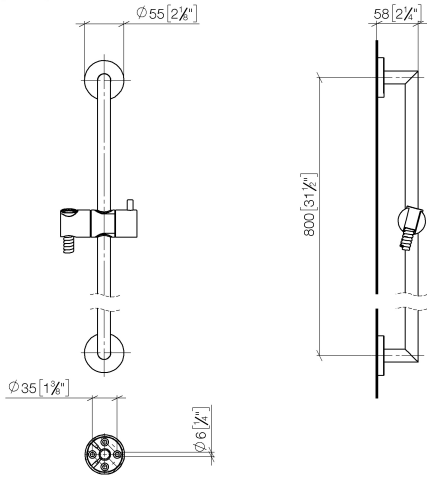

Shower set without hand shower - Matte Black

TARA

26 413 625

Fits: TARA, META

- slide bar
- Pipe diameter 18 mm
- rosette Ø 55 mm
- gauge 800 mm
- metal shower hose 1750mm with integrated anti-twist protection
- shower hose connector 3/8"

Required miscellaneous

	Hand shower FlowReduce - Matte Black	28 012 979-33 0010
---	---	-----------------------

26 413 625

mm [inches]

Certificates

WRAS_2009048. ACS_20 ACC LY 738. IAPMO_4976 (4).

26 413 625

Spare parts list

No.	Item Number	Name	Quantity used	Delivery time
1	05 17 62 500 00 90	fixing set	2	2
2	90 14 10 032 00 90	seal	2	2
3	08 27 62 500-33	rosette	2	30
4	05 28 22 590 01-33	bar	1	30
5	12 580 970-33	Slide unit - Matte Black	1	10
6	28 322 970-33	Metal shower hose 1/2" x 3/8" x 1750 mm - Matte Black	1	2