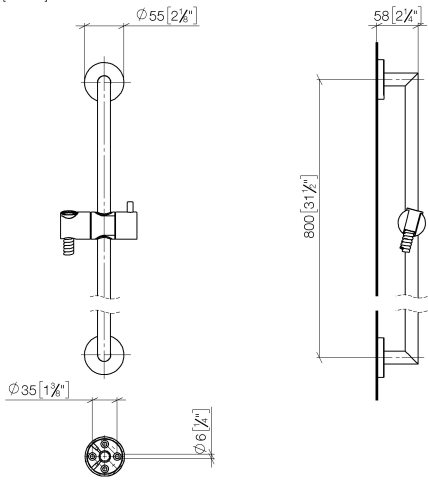

Shower set without hand shower - Brushed Champagne (22kt Gold)

TARA

26 413 625

Fits: TARA, META

- slide bar
- Pipe diameter 18 mm
- rosette Ø 55 mm
- gauge 800 mm
- metal shower hose 1750mm with integrated anti-twist protection
- shower hose connector 3/8"

This article does not include a hand shower!

NOTE: Hand shower sold separately. Please see hand shower options under the miscellaneous articles section of each series.

	Brushed Champagne (22kt Gold)	26 413 625-46
	Chrome	26 413 625-00
	Brushed Platinum	26 413 625-06
	Platinum	26 413 625-08
	Dark Chrome	26 413 625-19
	Light Gold	26 413 625-26
	Brushed Light Gold	26 413 625-27
	Brushed Durabronze (23kt Gold)	26 413 625-28
	Matte Black	26 413 625-33
	Brushed Bronze	26 413 625-42
	Champagne (22kt Gold)	26 413 625-47
	Brushed Chrome	26 413 625-93
	Brushed Dark Platinum	26 413 625-99

26 413 625

mm [inches]

26 413 625

Parts for other finishes can be found here: [Chrome](#)

Spare parts list

No.	Item Number	Name	Quantity used	Delivery time
1	05 17 62 500 00 90	fixing set	2	2
2	90 14 10 032 00 90	seal	2	2
3	08 27 62 500-46	rosette	2	30
4	05 28 22 590 01-46	bar	1	30
5	12 580 970-46	Slide unit - Brushed Champagne (22kt Gold)	1	30
6	28 322 970-46	Metal shower hose 1/2" x 3/8" x 1750 mm - Brushed Champagne (22kt Gold)	1	30