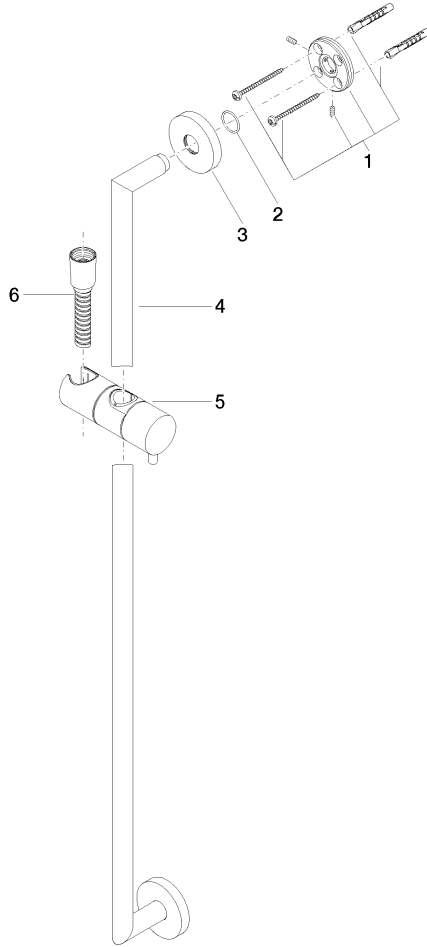

Shower set without hand shower - Brushed Champagne (22kt Gold)

TARA

26 413 625

Fits: TARA, META

- slide bar
- Pipe diameter 18 mm
- rosette Ø 55 mm
- gauge 800 mm
- metal shower hose 1750mm with integrated anti-twist protection
- shower hose connector 3/8"

This article does not include a hand shower!

NOTE: Hand shower sold separately. Please see hand shower options under the miscellaneous articles section of each series.

	Brushed Champagne (22kt Gold)	26 413 625-46
	Chrome	26 413 625-00
	Brushed Platinum	26 413 625-06
	Platinum	26 413 625-08
	Dark Chrome	26 413 625-19
	Light Gold	26 413 625-26
	Brushed Light Gold	26 413 625-27
	Brushed Durabronze (23kt Gold)	26 413 625-28
	Matte Black	26 413 625-33
	Brushed Bronze	26 413 625-42
	Champagne (22kt Gold)	26 413 625-47
	Brushed Chrome	26 413 625-93
	Brushed Dark Platinum	26 413 625-99

26 413 625

mm [inches]

26 413 625

Parts for other finishes can be found here: [Chrome](#)

Spare parts list

No.	Item Number	Name	Quantity used	Delivery time
1	05 17 62 500 00 90	fixing set	2	2
2	90 14 10 032 00 90	seal	2	2
3	08 27 62 500-46	rosette	2	30
4	05 28 22 590 01-46	bar	1	30
5	12 580 970-46	Slide unit - Brushed Champagne (22kt Gold)	1	30
6	28 322 970-46	Metal shower hose 1/2" x 3/8" x 1750 mm - Brushed Champagne (22kt Gold)	1	30