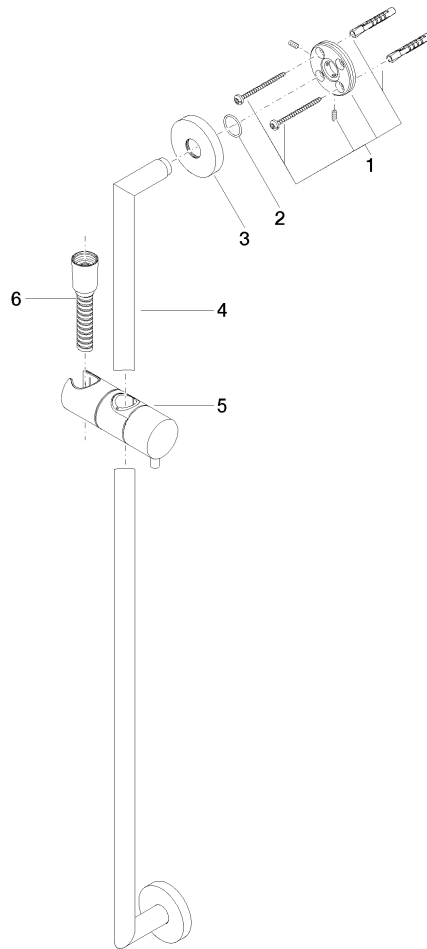

Shower set without hand shower - Champagne (22kt Gold)

TARA

26 413 625

Fits: TARA, META

- slide bar
- Pipe diameter 18 mm
- rosette Ø 55 mm
- gauge 800 mm
- metal shower hose 1750mm with integrated anti-twist protection
- shower hose connector 3/8"

This article does not include a hand shower!

NOTE: Hand shower sold separately. Please see hand shower options under the miscellaneous articles section of each series.

	Champagne (22kt Gold)	26 413 625-47
	Chrome	26 413 625-00
	Brushed Platinum	26 413 625-06
	Platinum	26 413 625-08
	Dark Chrome	26 413 625-19
	Light Gold	26 413 625-26
	Brushed Light Gold	26 413 625-27
	Brushed Durabronze (23kt Gold)	26 413 625-28
	Matte Black	26 413 625-33
	Brushed Bronze	26 413 625-42
	Brushed Champagne (22kt Gold)	26 413 625-46
	Brushed Chrome	26 413 625-93
	Brushed Dark Platinum	26 413 625-99

26 413 625

mm [inches]

26 413 625

Parts for other finishes can be found here: [Chrome](#)

Spare parts list

No.	Item Number	Name	Quantity used	Delivery time
1	05 17 62 500 00 90	fixing set	2	2
2	90 14 10 032 00 90	seal	2	2
3	08 27 62 500-47	rosette	2	30
4	05 28 22 590 01-47	bar	1	30
5	12 580 970-47	Slide unit - Champagne (22kt Gold)	1	30
6	28 322 970-47	Metal shower hose 1/2" x 3/8" x 1750 mm - Champagne (22kt Gold)	1	30