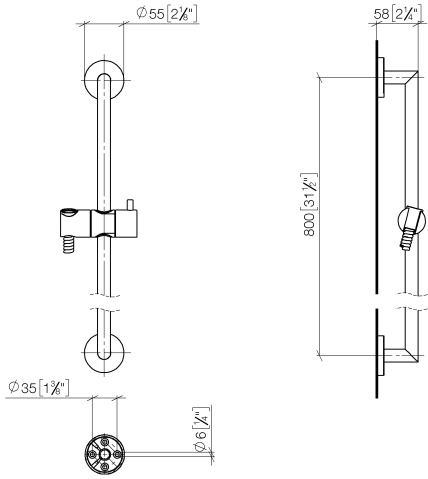

Shower set without hand shower - Champagne (22kt Gold)

TARA

26 413 625

Fits: TARA, META

- slide bar
- Pipe diameter 18 mm
- rosette Ø 55 mm
- gauge 800 mm
- metal shower hose 1750mm with integrated anti-twist protection
- shower hose connector 3/8"

This article does not include a hand shower!

NOTE: Hand shower sold separately. Please see hand shower options under the miscellaneous articles section of each series.

	Champagne (22kt Gold)	26 413 625-47
	Chrome	26 413 625-00
	Brushed Platinum	26 413 625-06
	Platinum	26 413 625-08
	Dark Chrome	26 413 625-19
	Light Gold	26 413 625-26
	Brushed Light Gold	26 413 625-27
	Brushed Durabronze (23kt Gold)	26 413 625-28
	Matte Black	26 413 625-33
	Brushed Bronze	26 413 625-42
	Brushed Champagne (22kt Gold)	26 413 625-46
	Brushed Chrome	26 413 625-93
	Brushed Dark Platinum	26 413 625-99

26 413 625

mm [inches]

26 413 625

Parts for other finishes can be found here: [Chrome](#)

Spare parts list

No.	Item Number	Name	Quantity used	Delivery time
1	05 17 62 500 00 90	fixing set	2	2
2	90 14 10 032 00 90	seal	2	2
3	08 27 62 500-47	rosette	2	30
4	05 28 22 590 01-47	bar	1	30
5	12 580 970-47	Slide unit - Champagne (22kt Gold)	1	30
6	28 322 970-47	Metal shower hose 1/2" x 3/8" x 1750 mm - Champagne (22kt Gold)	1	30