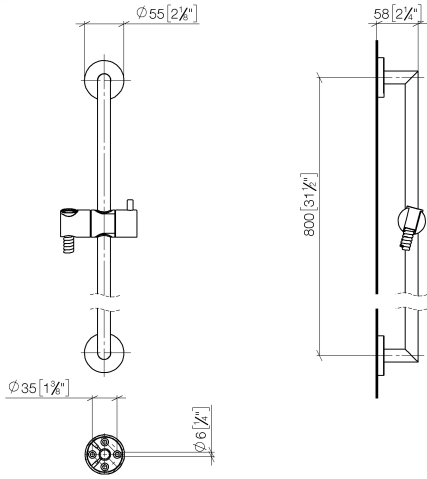

26 413 625

Fits: TARA, META

- slide bar
- Pipe diameter 18 mm
- rosette Ø 55 mm
- gauge 800 mm
- metal shower hose 1750mm with integrated anti-twist protection
- shower hose connector 3/8"

This article does not include a hand shower!

NOTE: Hand shower sold separately. Please see hand shower options under the miscellaneous articles section of each series.

	Brushed Chrome	26 413 625-93
	Chrome	26 413 625-00
	Brushed Platinum	26 413 625-06
	Platinum	26 413 625-08
	Dark Chrome	26 413 625-19
	Light Gold	26 413 625-26
	Brushed Light Gold	26 413 625-27
	Brushed Durabronze (23kt Gold)	26 413 625-28
	Matte Black	26 413 625-33
	Brushed Bronze	26 413 625-42
	Brushed Champagne (22kt Gold)	26 413 625-46
	Champagne (22kt Gold)	26 413 625-47
	Brushed Dark Platinum	26 413 625-99

26 413 625

mm [inches]

Certificates

WRAS_2009048. ACS_20 ACC LY 738. IAPMO_4976 (2).

26 413 625

Parts for other finishes can be found here: [Chrome](#)

Spare parts list

No.	Item Number	Name	Quantity used	Delivery time
1	05 17 62 500 00 90	fixing set	2	2
2	90 14 10 032 00 90	seal	2	2
3	08 27 62 500-93	rosette	2	20
4	05 28 22 590 01-93	bar	1	20
5	12 580 970-93	Slide unit - Brushed Chrome	1	20
6	28 322 970-93	Metal shower hose 1/2" x 3/8" x 1750 mm - Brushed Chrome	1	20