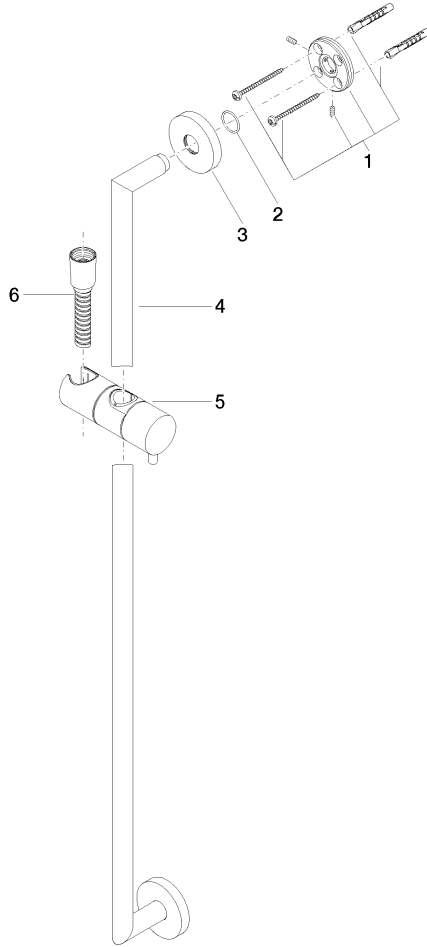

26 413 625

Fits: TARA, META

- slide bar
- Pipe diameter 18 mm
- rosette Ø 55 mm
- gauge 800 mm
- metal shower hose 1750mm with integrated anti-twist protection
- shower hose connector 3/8"

This article does not include a hand shower!

NOTE: Hand shower sold separately. Please see hand shower options under the miscellaneous articles section of each series.

	Brushed Chrome	26 413 625-93
	Chrome	26 413 625-00
	Brushed Platinum	26 413 625-06
	Platinum	26 413 625-08
	Dark Chrome	26 413 625-19
	Light Gold	26 413 625-26
	Brushed Light Gold	26 413 625-27
	Brushed Durabronze (23kt Gold)	26 413 625-28
	Matte Black	26 413 625-33
	Brushed Bronze	26 413 625-42
	Brushed Champagne (22kt Gold)	26 413 625-46
	Champagne (22kt Gold)	26 413 625-47
	Brushed Dark Platinum	26 413 625-99

26 413 625

mm [inches]

Certificates

WRAS_2009048. ACS_20 ACC LY 738. IAPMO_4976 (2).

26 413 625

Parts for other finishes can be found here: [Chrome](#)

Spare parts list

No.	Item Number	Name	Quantity used	Delivery time
1	05 17 62 500 00 90	fixing set	2	2
2	90 14 10 032 00 90	seal	2	2
3	08 27 62 500-93	rosette	2	20
4	05 28 22 590 01-93	bar	1	20
5	12 580 970-93	Slide unit - Brushed Chrome	1	20
6	28 322 970-93	Metal shower hose 1/2" x 3/8" x 1750 mm - Brushed Chrome	1	20