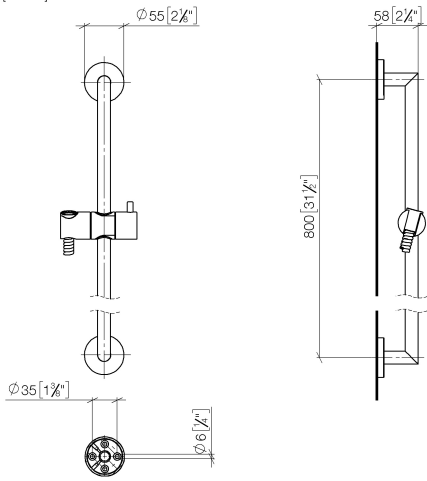

Shower set without hand shower - Brushed Dark Platinum

TARA

26 413 625

Fits: TARA, META

- slide bar
- Pipe diameter 18 mm
- rosette Ø 55 mm
- gauge 800 mm
- metal shower hose 1750mm with integrated anti-twist protection
- shower hose connector 3/8"

Required miscellaneous

	Hand shower FlowReduce - Brushed Dark Platinum	28 012 979-99 0010
--	---	-----------------------

26 413 625

mm [inches]

Certificates

WRAS_2009048. ACS_20 ACC LY 738. IAPMO_4976 (4).

26 413 625

Spare parts list

No.	Item Number	Name	Quantity used	Delivery time
1	05 17 62 500 00 90	fixing set	2	2
2	90 14 10 032 00 90	seal	2	2
3	08 27 62 500-99	rosette	2	30
4	05 28 22 590 01-99	bar	1	30
5	12 580 970-99	Slide unit - Brushed Dark Platinum	1	30
6	28 322 970-99	Metal shower hose 1/2" x 3/8" x 1750 mm - Brushed Dark Platinum	1	2