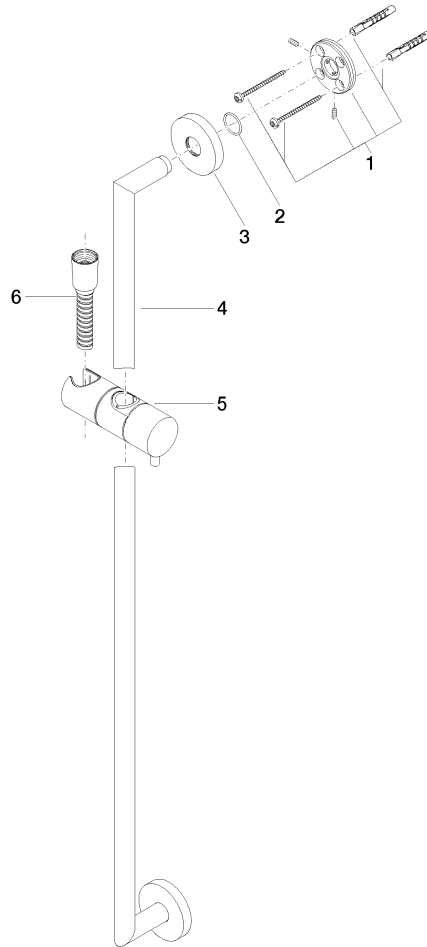

Shower set without hand shower - Brushed Dark Platinum

TARA

26 413 625

Fits: TARA, META

- slide bar
- Pipe diameter 18 mm
- rosette Ø 55 mm
- gauge 800 mm
- metal shower hose 1750mm with integrated anti-twist protection
- shower hose connector 3/8"

Required miscellaneous

	Hand shower FlowReduce - Brushed Dark Platinum	28 012 979-99 0010
--	---	-----------------------

26 413 625

mm [inches]

Certificates

WRAS_2009048. ACS_20 ACC LY 738. IAPMO_4976 (4).

26 413 625

Spare parts list

No.	Item Number	Name	Quantity used	Delivery time
1	05 17 62 500 00 90	fixing set	2	2
2	90 14 10 032 00 90	seal	2	2
3	08 27 62 500-99	rosette	2	30
4	05 28 22 590 01-99	bar	1	30
5	12 580 970-99	Slide unit - Brushed Dark Platinum	1	30
6	28 322 970-99	Metal shower hose 1/2" x 3/8" x 1750 mm - Brushed Dark Platinum	1	2