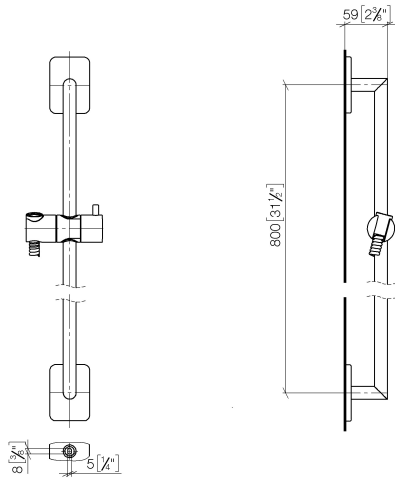

**LULU Shower set without hand shower - Chrome**

LULU

26 413 710

- slide bar
- rosette 78 x 55 mm
- gauge 800 mm
- metal shower hose 1750mm with integrated anti-twist protection
- shower hose connector 3/8"
- Pipe diameter 18 mm

26 413 710

mm [inches]

Certificates

WRAS\_2009048. ACS\_20 ACC LY 738. IAPMO\_4976 (2).

26 413 710

Spare parts list

No.	Item Number	Name	Quantity used	Delivery time
1	05 30 31 025 00 90	fixing set	2	2
2	09 27 71 005-00	rosette	2	10
3	09 31 11 013 90	pin	2	2
4	05 28 22 590 01-00	bar	1	10
5	12 580 970-00	Slide unit - Chrome	1	10
6	28 322 970-00	Metal shower hose 1/2" x 3/8" x 1750 mm - Chrome	1	2