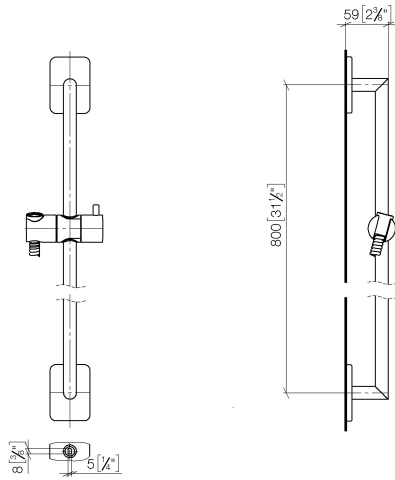

LULU Shower set without hand shower - Chrome

LULU

26 413 710

- slide bar
- rosette 78 x 55 mm
- gauge 800 mm
- metal shower hose 1750mm with integrated anti-twist protection
- shower hose connector 3/8"
- Pipe diameter 18 mm
- WRAS 2009048

26 413 710

mm [inches]

Codes & Standards

ASME A112.18.1

cUPC

Scottish Water
Byelaws

UK Water Supply
Regulations

XP P 41-280