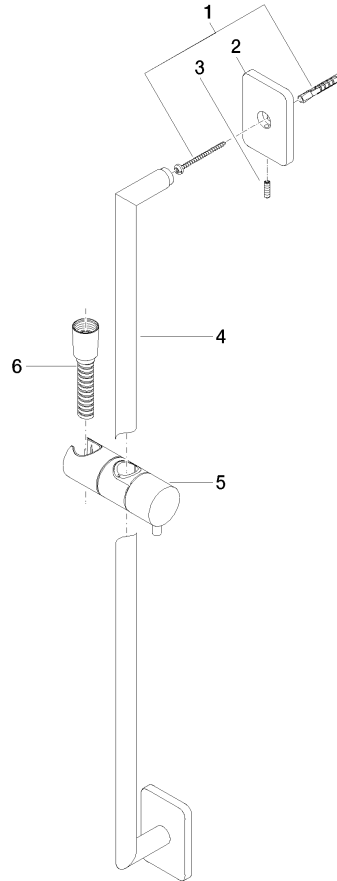

**LULU Shower set without hand shower - Chrome**

LULU

26 413 710

- slide bar
- rosette 78 x 55 mm
- gauge 800 mm
- metal shower hose 1750mm with integrated anti-twist protection
- shower hose connector 3/8"
- Pipe diameter 18 mm

This article does not include a hand shower!

NOTE: Hand shower sold separately. Please see hand shower options under the miscellaneous articles section of each series.

	Chrome	26 413 710-00
	Brushed Platinum	26 413 710-06
	Platinum	26 413 710-08
	Brushed Durabronze (23kt Gold)	26 413 710-28
	Matte Black	26 413 710-33
	Brushed Dark Platinum	26 413 710-99

**Required miscellaneous**

	<b>Hand shower FlowReduce - Chrome</b>	28 018 979-00 0010
-------------------------------------------------------------------------------------	--------------------------------------------	-----------------------

26 413 710

mm [inches]

Certificates

WRAS\_2009048. ACS\_20 ACC LY 738. IAPMO\_4976 (2).

26 413 710

Spare parts list

No.	Item Number	Name	Quantity used	Delivery time
1	05 30 31 025 00 90	fixing set	2	2
2	09 27 71 005-00	rosette	2	10
3	09 31 11 013 90	pin	2	2
4	05 28 22 590 01-00	bar	1	10
5	12 580 970-00	Slide unit - Chrome	1	10
6	28 322 970-00	Metal shower hose 1/2" x 3/8" x 1750 mm - Chrome	1	2