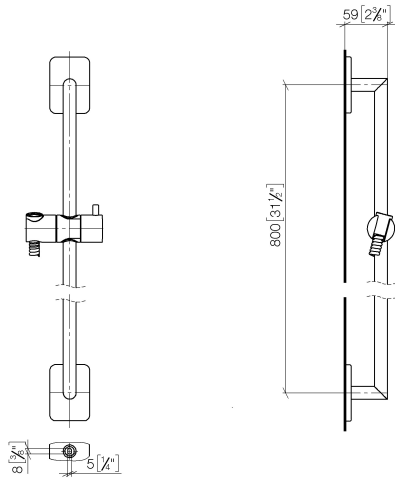

LULU Shower set without hand shower - Chrome

LULU

26 413 710

- slide bar
- rosette 78 x 55 mm
- gauge 800 mm
- metal shower hose 1750mm with integrated anti-twist protection
- shower hose connector 3/8"
- Pipe diameter 18 mm

| | | |
|---|---------------------------------|---------------|
|  | LULU Wall elbow - Chrome | 28 450 710-00 |
|---|---------------------------------|---------------|

Required miscellaneous

| | | |
|---|--|-----------------------|
|  | Hand shower FlowReduce - Chrome | 28 016 979-00 0010 |
|---|--|-----------------------|

26 413 710

mm [inches]

Certificates

WRAS_2009048. ACS_20 ACC LY 738. IAPMO_4976 (2).

26 413 710

Spare parts list

| No. | Item Number | Name | Quantity used | Delivery time |
|-----|--------------------|--|---------------|---------------|
| 1 | 05 30 31 025 00 90 | fixing set | 2 | 2 |
| 2 | 09 27 71 005-00 | rosette | 2 | 10 |
| 3 | 09 31 11 013 90 | pin | 2 | 2 |
| 4 | 05 28 22 590 01-00 | bar | 1 | 10 |
| 5 | 12 580 970-00 | Slide unit - Chrome | 1 | 10 |
| 6 | 28 322 970-00 | Metal shower hose 1/2" x 3/8" x 1750 mm - Chrome | 1 | 2 |