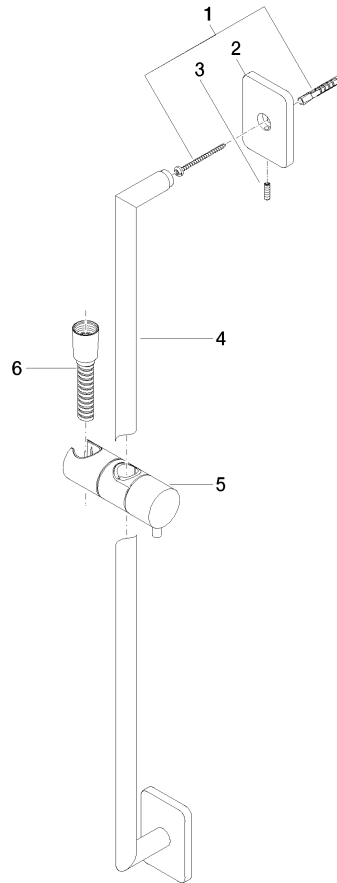

LULU Shower set without hand shower - Chrome

LULU

26 413 710

- slide bar
- rosette 78 x 55 mm
- gauge 800 mm
- metal shower hose 1750mm with integrated anti-twist protection
- shower hose connector 3/8"
- Pipe diameter 18 mm

| | | |
|---|---------------------------------|---------------|
|  | LULU Wall elbow - Chrome | 28 450 710-00 |
|---|---------------------------------|---------------|

Required miscellaneous

| | | |
|---|--|-----------------------|
|  | Hand shower FlowReduce - Chrome | 28 016 979-00 0010 |
|---|--|-----------------------|

Required miscellaneous

| | | |
|---|--|-----------------------|
|  | Hand shower FlowReduce - Chrome | 28 012 979-00 0010 |
|---|--|-----------------------|

Required miscellaneous

| | | |
|---|--|-----------------------|
|  | Hand shower FlowReduce - Chrome | 28 018 979-00 0010 |
|---|--|-----------------------|

26 413 710

mm [inches]

Certificates

WRAS_2009048. ACS_20 ACC LY 738. IAPMO_4976 (2).

26 413 710

Spare parts list

| No. | Item Number | Name | Quantity used | Delivery time |
|-----|--------------------|--|---------------|---------------|
| 1 | 05 30 31 025 00 90 | fixing set | 2 | 2 |
| 2 | 09 27 71 005-00 | rosette | 2 | 10 |
| 3 | 09 31 11 013 90 | pin | 2 | 2 |
| 4 | 05 28 22 590 01-00 | bar | 1 | 10 |
| 5 | 12 580 970-00 | Slide unit - Chrome | 1 | 10 |
| 6 | 28 322 970-00 | Metal shower hose 1/2" x 3/8" x 1750 mm - Chrome | 1 | 2 |