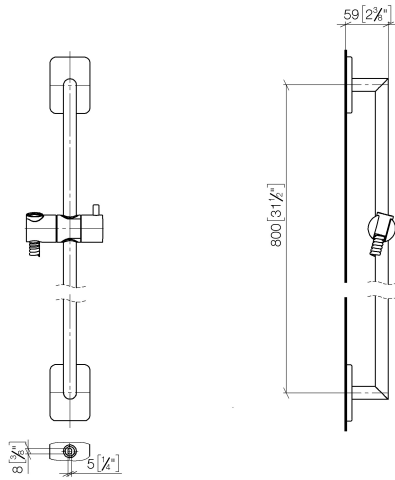

LULU Shower set without hand shower - Brushed Platinum

LULU

26 413 710

- slide bar
- rosette 78 x 55 mm
- gauge 800 mm
- metal shower hose 1750mm with integrated anti-twist protection
- shower hose connector 3/8"
- Pipe diameter 18 mm
- WRAS 2009048

26 413 710

mm [inches]

Codes & Standards

ASME A112.18.1

cUPC

Scottish Water
Byelaws

UK Water Supply
Regulations

XP P 41-280