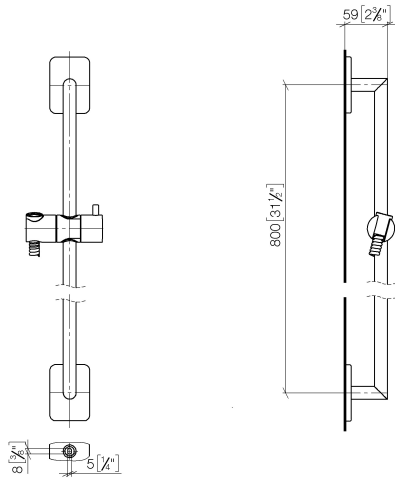

LULU Shower set without hand shower - Platinum

LULU

26 413 710

- slide bar
- rosette 78 x 55 mm
- gauge 800 mm
- metal shower hose 1750mm with integrated anti-twist protection
- shower hose connector 3/8"
- Pipe diameter 18 mm

26 413 710

mm [inches]

Certificates

WRAS_2009048. ACS_20 ACC LY 738. IAPMO_4976 (2).

26 413 710

Parts for other finishes can be found here: [Chrome](#)

Spare parts list

No.	Item Number	Name	Quantity used	Delivery time
1	05 30 31 025 00 90	fixing set	2	2
2	09 27 71 005-08	rosette	2	40
3	09 31 11 013 90	pin	2	2
4	05 28 22 590 01-08	bar	1	40
5	12 580 970-08	Slide unit - Platinum	1	40
6	28 322 970-08	Metal shower hose 1/2" x 3/8" x 1750 mm - Platinum	1	40