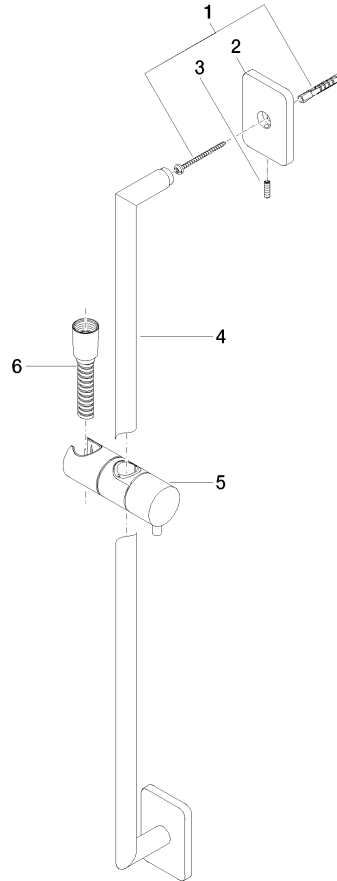

LULU Shower set without hand shower - Platinum

LULU

26 413 710

- slide bar
- rosette 78 x 55 mm
- gauge 800 mm
- metal shower hose 1750mm with integrated anti-twist protection
- shower hose connector 3/8"
- Pipe diameter 18 mm

This article does not include a hand shower!

NOTE: Hand shower sold separately. Please see hand shower options under the miscellaneous articles section of each series.

	Platinum	26 413 710-08
	Chrome	26 413 710-00
	Brushed Platinum	26 413 710-06
	Brushed Durabronze (23kt Gold)	26 413 710-28
	Matte Black	26 413 710-33
	Brushed Dark Platinum	26 413 710-99

26 413 710

mm [inches]

Certificates

WRAS_2009048. ACS_20 ACC LY 738. IAPMO_4976 (2).

26 413 710

Parts for other finishes can be found here: [Chrome](#)

Spare parts list

No.	Item Number	Name	Quantity used	Delivery time
1	05 30 31 025 00 90	fixing set	2	2
2	09 27 71 005-08	rosette	2	40
3	09 31 11 013 90	pin	2	2
4	05 28 22 590 01-08	bar	1	40
5	12 580 970-08	Slide unit - Platinum	1	40
6	28 322 970-08	Metal shower hose 1/2" x 3/8" x 1750 mm - Platinum	1	40