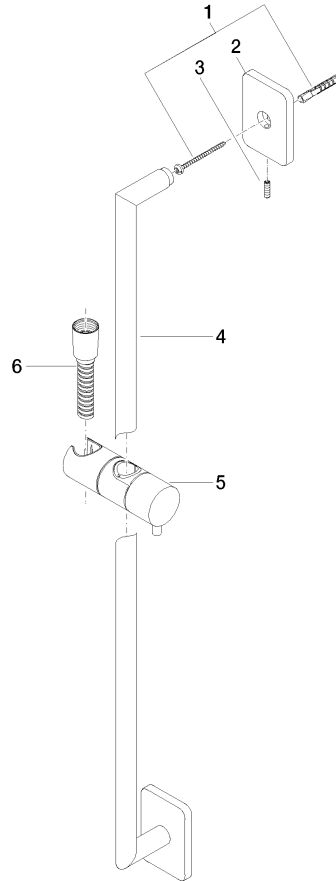

LULU Shower set without hand shower - Brushed Durabron (23kt Gold)

LULU

26 413 710

- slide bar
- rosette 78 x 55 mm
- gauge 800 mm
- metal shower hose 1750mm with integrated anti-twist protection
- shower hose connector 3/8"
- Pipe diameter 18 mm

This article does not include a hand shower!

NOTE: Hand shower sold separately. Please see hand shower options under the miscellaneous articles section of each series.

	Brushed Durabron (23kt Gold)	26 413 710-28
	Chrome	26 413 710-00
	Brushed Platinum	26 413 710-06
	Platinum	26 413 710-08
	Matte Black	26 413 710-33
	Brushed Dark Platinum	26 413 710-99

Required miscellaneous

	Hand shower FlowReduce - Brushed Durabron (23kt Gold)	28 018 979-28 0010
---	--	-----------------------

26 413 710

mm [inches]

Certificates

WRAS_2009048. ACS_20 ACC LY 738.

26 413 710

Parts for other finishes can be found here: Chrome

Spare parts list

No.	Item Number	Name	Quantity used	Delivery time
1	05 30 31 025 00 90	fixing set	2	2
2	09 27 71 005-28	rosette	2	20
3	09 31 11 013 90	pin	2	2
4	05 28 22 590 01-28	bar	1	20
5	12 580 970-28	Slide unit - Brushed Durabron (23kt Gold)	1	20
6	28 322 970-28	Metal shower hose 1/2" x 3/8" x 1750 mm - Brushed Durabron (23kt Gold)	1	20