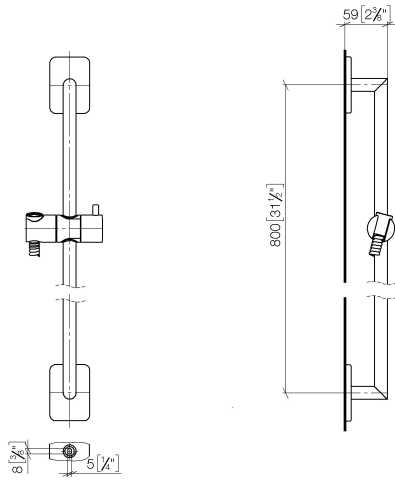

LULU Shower set without hand shower - Brushed Durabron (23kt Gold)

LULU

26 413 710

- slide bar
- rosette 78 x 55 mm
- gauge 800 mm
- metal shower hose 1750mm with integrated anti-twist protection
- shower hose connector 3/8"
- Pipe diameter 18 mm

Required miscellaneous

	Hand shower FlowReduce - Brushed Durabron (23kt Gold)	28 018 979-28 0010
---	--	-----------------------

26 413 710

mm [inches]

Certificates

WRAS_2009048. ACS_20 ACC LY 738.

26 413 710

Parts for other finishes can be found here: Chrome

Spare parts list

No.	Item Number	Name	Quantity used	Delivery time
1	05 30 31 025 00 90	fixing set	2	2
2	09 27 71 005-28	rosette	2	20
3	09 31 11 013 90	pin	2	2
4	05 28 22 590 01-28	bar	1	20
5	12 580 970-28	Slide unit - Brushed Durabron (23kt Gold)	1	20
6	28 322 970-28	Metal shower hose 1/2" x 3/8" x 1750 mm - Brushed Durabron (23kt Gold)	1	20