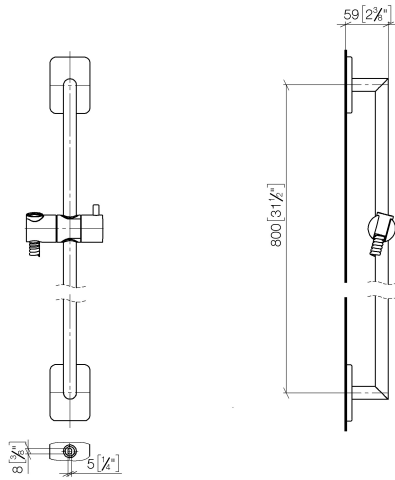

26 413 710

- slide bar
- rosette 78 x 55 mm
- gauge 800 mm
- metal shower hose 1750mm with integrated anti-twist protection
- shower hose connector 3/8"
- Pipe diameter 18 mm
- WRAS 2009048

This article does not include a hand shower!

26 413 710

mm [inches]

Codes & Standards

Scottish Water
Byelaws

UK Water Supply
Regulations

XP P 41-280

Certificates

WRAS_2009

ACS_20 ACC LY

26 413 710

Parts for other finishes can be found here: [Chrome](#)

LULU Shower set without hand shower - Matte Black

LULU

26 413 710

Spare parts list

No.	Item Number	Name	Quantity used	Delivery time
	05 30 31 025 00 90	fixing set	9	2