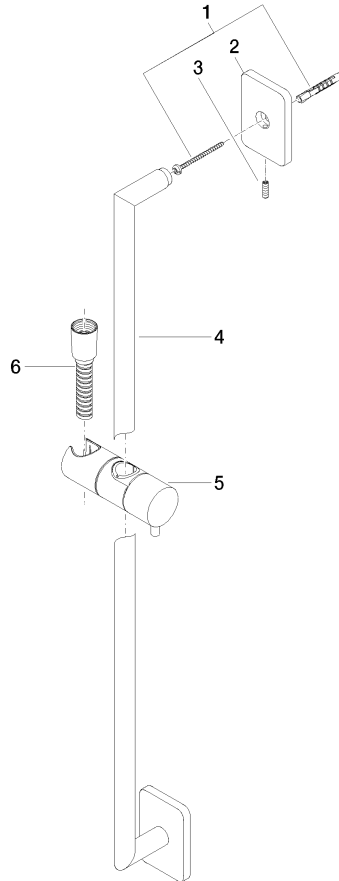

26 413 710

- slide bar
- rosette 78 x 55 mm
- gauge 800 mm
- metal shower hose 1750mm with integrated anti-twist protection
- shower hose connector 3/8"
- Pipe diameter 18 mm
- WRAS 2009048

This article does not include a hand shower!

26 413 710

mm [inches]

Codes & Standards

Scottish Water
Byelaws

UK Water Supply
Regulations

XP P 41-280

Certificates

WRAS_2009

ACS_20 ACC LY

26 413 710

Parts for other finishes can be found here: [Chrome](#)

LULU Shower set without hand shower - Matte Black

LULU

26 413 710

Spare parts list

No.	Item Number	Name	Quantity used	Delivery time
	05 30 31 025 00 90	fixing set	9	2