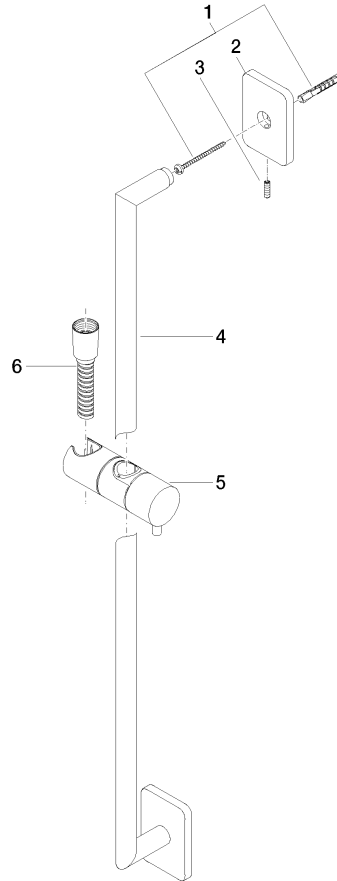

26 413 710

- slide bar
- rosette 78 x 55 mm
- gauge 800 mm
- metal shower hose 1750mm with integrated anti-twist protection
- shower hose connector 3/8"
- Pipe diameter 18 mm

This article does not include a hand shower!

NOTE: Hand shower sold separately. Please see hand shower options under the miscellaneous articles section of each series.

	Matte Black	26 413 710-33
	Chrome	26 413 710-00
	Brushed Platinum	26 413 710-06
	Platinum	26 413 710-08
	Brushed Durabronze (23kt Gold)	26 413 710-28
	Brushed Dark Platinum	26 413 710-99

Required miscellaneous

	Hand shower FlowReduce - Matte Black	28 018 979-33 0010
---	---	-----------------------

26 413 710

mm [inches]

Certificates

WRAS_2009048. ACS_20 ACC LY 738. IAPMO_4976 (2).

26 413 710

Parts for other finishes can be found here: [Chrome](#)

Spare parts list

No.	Item Number	Name	Quantity used	Delivery time
1	05 30 31 025 00 90	fixing set	2	2
2	09 27 71 005-33	rosette	2	30
3	09 31 11 013 90	pin	2	2
4	05 28 22 590 01-33	bar	1	30
5	12 580 970-33	Slide unit - Matte Black	1	10
6	28 322 970-33	Metal shower hose 1/2" x 3/8" x 1750 mm - Matte Black	1	2