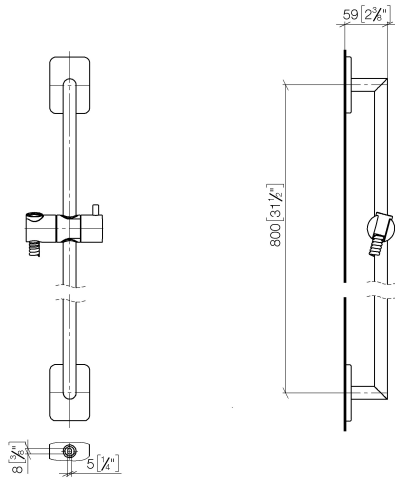

26 413 710

- slide bar
- rosette 78 x 55 mm
- gauge 800 mm
- metal shower hose 1750mm with integrated anti-twist protection
- shower hose connector 3/8"
- Pipe diameter 18 mm

This article does not include a hand shower!

Required miscellaneous

	Hand shower FlowReduce - Matte Black	28 018 979-33 0010
---	---	-----------------------

26 413 710

mm [inches]

Certificates

WRAS_2009048. ACS_20 ACC LY 738. IAPMO_4976 (2).

26 413 710

Parts for other finishes can be found here: [Chrome](#)

Spare parts list

No.	Item Number	Name	Quantity used	Delivery time
1	05 30 31 025 00 90	fixing set	2	2
2	09 27 71 005-33	rosette	2	30
3	09 31 11 013 90	pin	2	2
4	05 28 22 590 01-33	bar	1	30
5	12 580 970-33	Slide unit - Matte Black	1	10
6	28 322 970-33	Metal shower hose 1/2" x 3/8" x 1750 mm - Matte Black	1	2