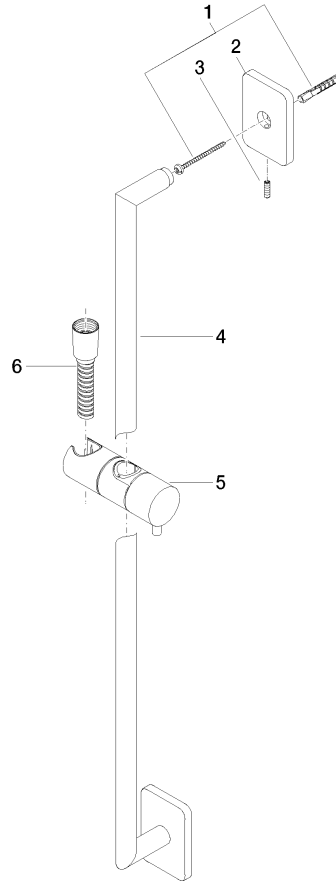

26 413 710

- slide bar
- rosette 78 x 55 mm
- gauge 800 mm
- metal shower hose 1750mm with integrated anti-twist protection
- shower hose connector 3/8"
- Pipe diameter 18 mm

This article does not include a hand shower!

Required miscellaneous

	<b>Hand shower FlowReduce - Brushed Dark Platinum</b>	28 018 979-99 0010
---	---	-----------------------

26 413 710

mm [inches]

Certificates

WRAS\_2009048. ACS\_20 ACC LY 738. IAPMO\_4976 (2).

26 413 710

Parts for other finishes can be found here: [Chrome](#)

### Spare parts list

No.	Item Number	Name	Quantity used	Delivery time
1	05 30 31 025 00 90	fixing set	2	2
2	09 27 71 005-99	rosette	2	30
3	09 31 11 013 90	pin	2	2
4	05 28 22 590 01-99	bar	1	30
5	12 580 970-99	Slide unit - Brushed Dark Platinum	1	30
6	28 322 970-99	Metal shower hose 1/2" x 3/8" x 1750 mm - Brushed Dark Platinum	1	2