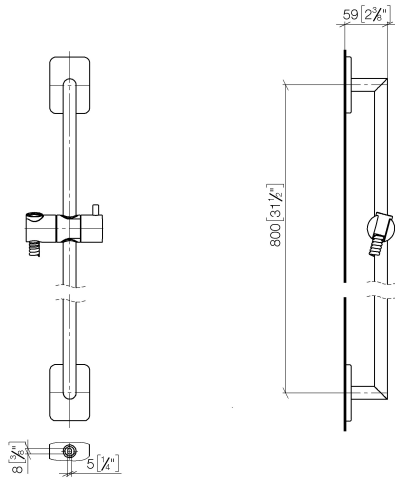

26 413 710

- slide bar
- rosette 78 x 55 mm
- gauge 800 mm
- metal shower hose 1750mm with integrated anti-twist protection
- shower hose connector 3/8"
- Pipe diameter 18 mm

This article does not include a hand shower!

Required miscellaneous

	<b>Hand shower FlowReduce - Brushed Dark Platinum</b>	28 018 979-99 0010
---	---	-----------------------

26 413 710

mm [inches]

Certificates

WRAS\_2009048. ACS\_20 ACC LY 738. IAPMO\_4976 (2).

### Spare parts list

No.	Item Number	Name	Quantity used	Delivery time
1	05 30 31 025 00 90	fixing set	2	2
2	09 27 71 005-99	rosette	2	30
3	09 31 11 013 90	pin	2	2
4	05 28 22 590 01-99	bar	1	30
5	12 580 970-99	Slide unit - Brushed Dark Platinum	1	30
6	28 322 970-99	Metal shower hose 1/2" x 3/8" x 1750 mm - Brushed Dark Platinum	1	2