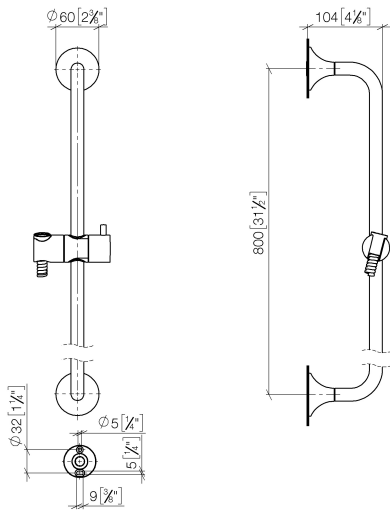

VAIA Shower set without hand shower - Chrome

VAIA

26 413 809

- slide bar
- rosette Ø 60 mm
- gauge 800 mm
- metal shower hose 1700mm with integrated anti-twist protection
- shower hose connector 3/8"
- Pipe diameter 18 mm

28 450 809-00

Recommended miscellaneous

VAIA Wall elbow - Chrome

28 450 809-00

Required miscellaneous

Hand shower FlowReduce - Chrome

28 016 979-00
0010

Required miscellaneous

Hand shower FlowReduce - Chrome

28 012 979-00
0010

Required miscellaneous

Hand shower FlowReduce - Chrome

28 018 979-00
0010

26 413 809

mm [inches]

Certificates

WRAS_2009048. ACS_20 ACC LY 738. IAPMO_4976 (1).

26 413 809

Spare parts list

No.	Item Number	Name	Quantity used	Delivery time
1	05 30 31 025 00 90	fixing set	2	2
2	90 17 20 759 00 90	disc	2	2
3	12 580 970-00	Slide unit - Chrome	1	10
4	28 322 970-00	Metal shower hose 1/2" x 3/8" x 1750 mm - Chrome	1	2