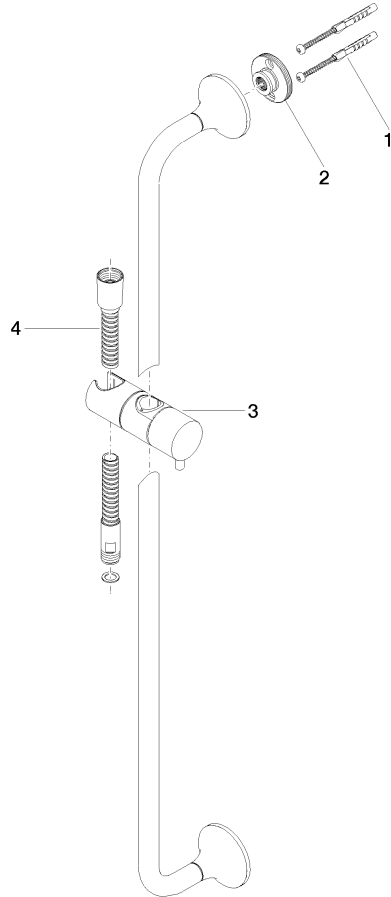

VAIA Shower set without hand shower - Chrome

VAIA

26 413 809

- slide bar
- rosette Ø 60 mm
- gauge 800 mm
- metal shower hose 1700mm with integrated anti-twist protection
- shower hose connector 3/8"
- Pipe diameter 18 mm

28 450 809-00

Recommended miscellaneous

VAIA Wall elbow - Chrome

28 450 809-00

Required miscellaneous

Hand shower FlowReduce - Chrome

28 016 979-00
0010

Required miscellaneous

Hand shower FlowReduce - Chrome

28 012 979-00
0010

Required miscellaneous

Hand shower FlowReduce - Chrome

28 018 979-00
0010

26 413 809

mm [inches]

Certificates

WRAS_2009048. ACS_20 ACC LY 738. IAPMO_4976 (1).

26 413 809

Spare parts list

No.	Item Number	Name	Quantity used	Delivery time
1	05 30 31 025 00 90	fixing set	2	2
2	90 17 20 759 00 90	disc	2	2
3	12 580 970-00	Slide unit - Chrome	1	10
4	28 322 970-00	Metal shower hose 1/2" x 3/8" x 1750 mm - Chrome	1	2