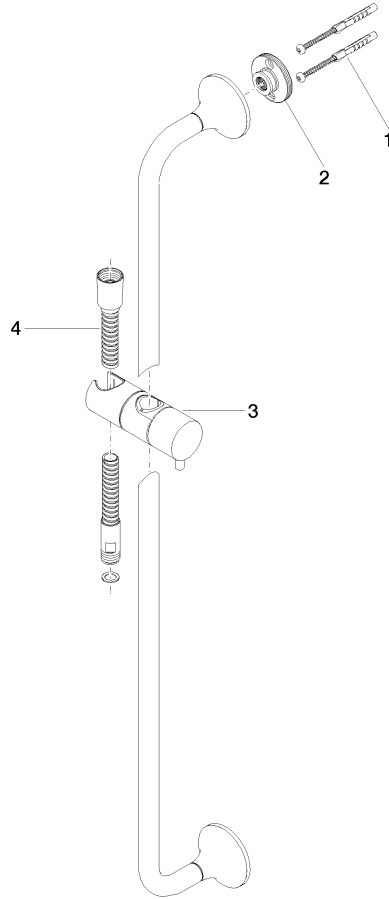

26 413 809

- slide bar
- rosette Ø 60 mm
- gauge 800 mm
- metal shower hose 1700mm with integrated anti-twist protection
- shower hose connector 3/8"
- Pipe diameter 18 mm

This article does not include a hand shower!

Recommended miscellaneous

	Concealed adapter -	35 080 970-90 0010
--	----------------------------	-----------------------

Required miscellaneous

	Hand shower FlowReduce - Platinum	28 016 979-08 0010
--	--	-----------------------

Recommended miscellaneous

	VAIA Wall elbow - Platinum	28 450 809-08
--	-----------------------------------	---------------

26 413 809

mm [inches]

Certificates

WRAS_2009048. ACS_20 ACC LY 738. IAPMO_4976 (2).

26 413 809

Spare parts list

No.	Item Number	Name	Quantity used	Delivery time
1	05 30 31 025 00 90	fixing set	2	2
2	90 17 20 759 00 90	disc	2	2
3	12 580 970-08	Slide unit - Platinum	1	40
4	28 322 970-08	Metal shower hose 1/2" x 3/8" x 1750 mm - Platinum	1	40