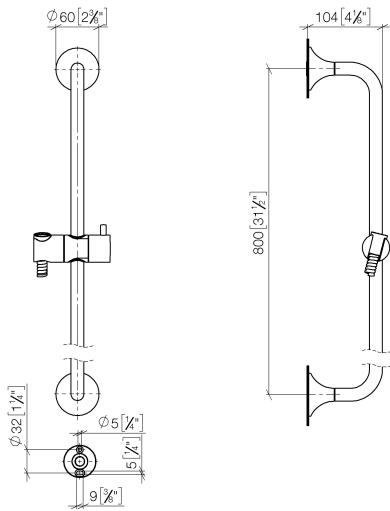

26 413 809

- slide bar
- rosette Ø 60 mm
- gauge 800 mm
- metal shower hose 1700mm with integrated anti-twist protection
- shower hose connector 3/8"
- Pipe diameter 18 mm

This article does not include a hand shower!

Recommended miscellaneous

	Concealed adapter -	35 080 970-90 0010
--	----------------------------	-----------------------

Required miscellaneous

	Hand shower FlowReduce - Platinum	28 016 979-08 0010
--	--	-----------------------

Recommended miscellaneous

	VAIA Wall elbow - Platinum	28 450 809-08
--	-----------------------------------	---------------

26 413 809

mm [inches]

Certificates

WRAS_2009048. ACS_20 ACC LY 738. IAPMO_4976 (2).

26 413 809

Spare parts list

No.	Item Number	Name	Quantity used	Delivery time
1	05 30 31 025 00 90	fixing set	2	2
2	90 17 20 759 00 90	disc	2	2
3	12 580 970-08	Slide unit - Platinum	1	40
4	28 322 970-08	Metal shower hose 1/2" x 3/8" x 1750 mm - Platinum	1	40