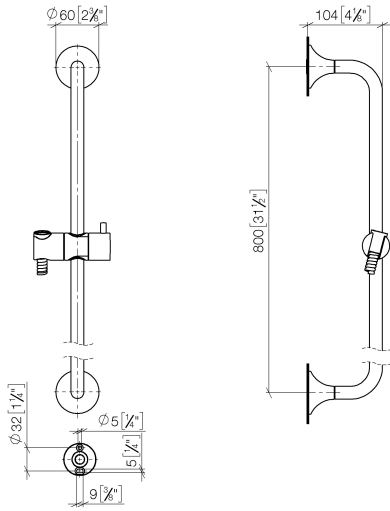

26 413 809

- slide bar
- rosette Ø 60 mm
- gauge 800 mm
- metal shower hose 1700mm with integrated anti-twist protection
- shower hose connector 3/8"
- Pipe diameter 18 mm

This article does not include a hand shower!

NOTE: Hand shower sold separately. Please see hand shower options under the miscellaneous articles section of each series.

	Dark Chrome	26 413 809-19
	Chrome	26 413 809-00
	Brushed Platinum	26 413 809-06
	Platinum	26 413 809-08
	Brushed Durabronze (23kt Gold)	26 413 809-28
	Brushed Bronze	26 413 809-42
	Brushed Champagne (22kt Gold)	26 413 809-46
	Champagne (22kt Gold)	26 413 809-47
	Brushed Dark Platinum	26 413 809-99

Required miscellaneous

	<b>Hand shower FlowReduce - Dark Chrome</b>	28 016 979-19 0010
--	---	-----------------------

Recommended miscellaneous

	<b>VAIA Wall elbow - Dark Chrome</b>	28 450 809-19
--	--------------------------------------	---------------

Required miscellaneous

	<b>Hand shower FlowReduce - Dark Chrome</b>	28 018 979-19 0010
--	---	-----------------------

26 413 809

mm [inches]

26 413 809