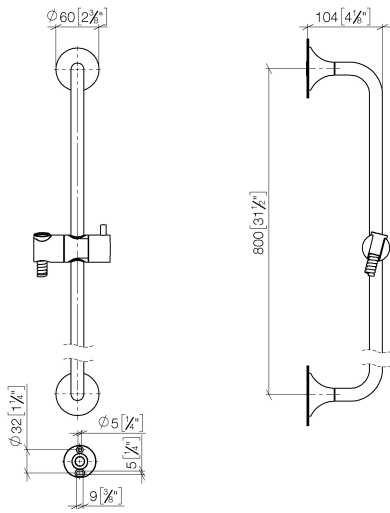

26 413 809

- slide bar
- rosette Ø 60 mm
- gauge 800 mm
- metal shower hose 1700mm with integrated anti-twist protection
- shower hose connector 3/8"
- Pipe diameter 18 mm

This article does not include a hand shower!

NOTE: Hand shower sold separately. Please see hand shower options under the miscellaneous articles section of each series.

	Brushed Bronze	26 413 809-42
	Chrome	26 413 809-00
	Brushed Platinum	26 413 809-06
	Platinum	26 413 809-08
	Dark Chrome	26 413 809-19
	Brushed Durabronze (23kt Gold)	26 413 809-28
	Brushed Champagne (22kt Gold)	26 413 809-46
	Champagne (22kt Gold)	26 413 809-47
	Brushed Dark Platinum	26 413 809-99

Required miscellaneous

	Hand shower FlowReduce - Brushed Bronze	28 018 979-42 0010
---	--	-----------------------

Recommended miscellaneous

	Concealed adapter -	35 080 970-90 0010
---	----------------------------	-----------------------

Required miscellaneous

	Hand shower FlowReduce - Brushed Bronze	28 016 979-42 0010
---	--	-----------------------

26 413 809

mm [inches]

26 413 809

Spare parts list

No.	Item Number	Name	Quantity used	Delivery time
1	05 30 31 025 00 90	fixing set	2	2
2	90 17 20 759 00 90	disc	2	2
3	12 580 970-42	Slide unit - Brushed Bronze	1	30
4	28 322 970-42	Metal shower hose 1/2" x 3/8" x 1750 mm - Brushed Bronze	1	30