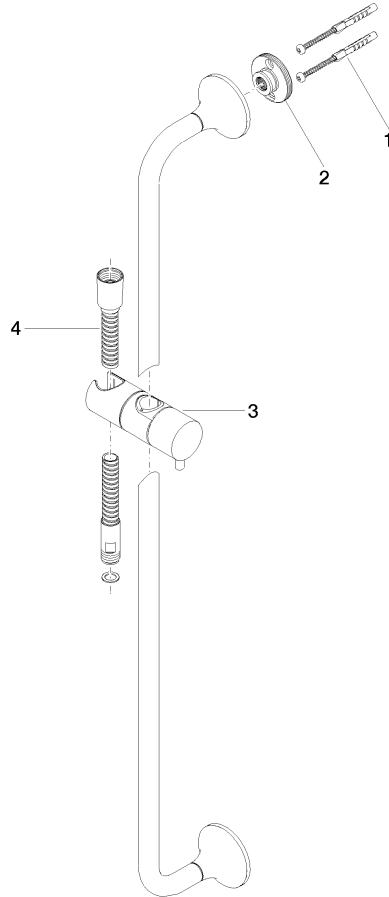

26 413 809

- slide bar
- rosette Ø 60 mm
- gauge 800 mm
- metal shower hose 1700mm with integrated anti-twist protection
- shower hose connector 3/8"
- Pipe diameter 18 mm

This article does not include a hand shower!

NOTE: Hand shower sold separately. Please see hand shower options under the miscellaneous articles section of each series.

	Brushed Bronze	26 413 809-42
	Chrome	26 413 809-00
	Brushed Platinum	26 413 809-06
	Platinum	26 413 809-08
	Dark Chrome	26 413 809-19
	Brushed Durabronze (23kt Gold)	26 413 809-28
	Brushed Champagne (22kt Gold)	26 413 809-46
	Champagne (22kt Gold)	26 413 809-47
	Brushed Dark Platinum	26 413 809-99

Required miscellaneous

	Hand shower FlowReduce - Brushed Bronze	28 018 979-42 0010
---	--	-----------------------

Recommended miscellaneous

	Concealed adapter -	35 080 970-90 0010
---	----------------------------	-----------------------

Required miscellaneous

	Hand shower FlowReduce - Brushed Bronze	28 016 979-42 0010
---	--	-----------------------

26 413 809

mm [inches]

26 413 809

Spare parts list

No.	Item Number	Name	Quantity used	Delivery time
1	05 30 31 025 00 90	fixing set	2	2
2	90 17 20 759 00 90	disc	2	2
3	12 580 970-42	Slide unit - Brushed Bronze	1	30
4	28 322 970-42	Metal shower hose 1/2" x 3/8" x 1750 mm - Brushed Bronze	1	30