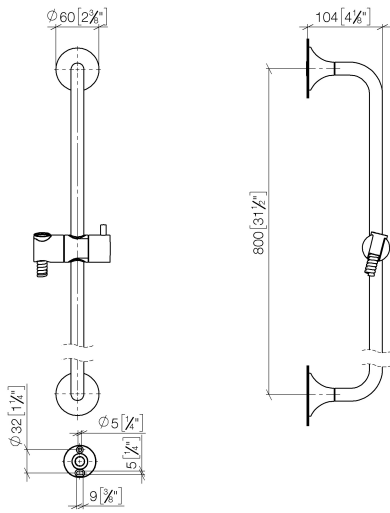

26 413 809

- slide bar
- rosette Ø 60 mm
- gauge 800 mm
- metal shower hose 1700mm with integrated anti-twist protection
- shower hose connector 3/8"
- Pipe diameter 18 mm

This article does not include a hand shower!

NOTE: Hand shower sold separately. Please see hand shower options under the miscellaneous articles section of each series.

	Brushed Champagne (22kt Gold)	26 413 809-46
	Chrome	26 413 809-00
	Brushed Platinum	26 413 809-06
	Platinum	26 413 809-08
	Dark Chrome	26 413 809-19
	Brushed Durabronze (23kt Gold)	26 413 809-28
	Brushed Bronze	26 413 809-42
	Champagne (22kt Gold)	26 413 809-47
	Brushed Dark Platinum	26 413 809-99

26 413 809

mm [inches]

26 413 809

Parts for other finishes can be found here: [Chrome](#)

Spare parts list

No.	Item Number	Name	Quantity used	Delivery time
1	05 30 31 025 00 90	fixing set	2	2
2	90 17 20 759 00 90	disc	2	2
3	12 580 970-46	Slide unit - Brushed Champagne (22kt Gold)	1	30
4	28 322 970-46	Metal shower hose 1/2" x 3/8" x 1750 mm - Brushed Champagne (22kt Gold)	1	30