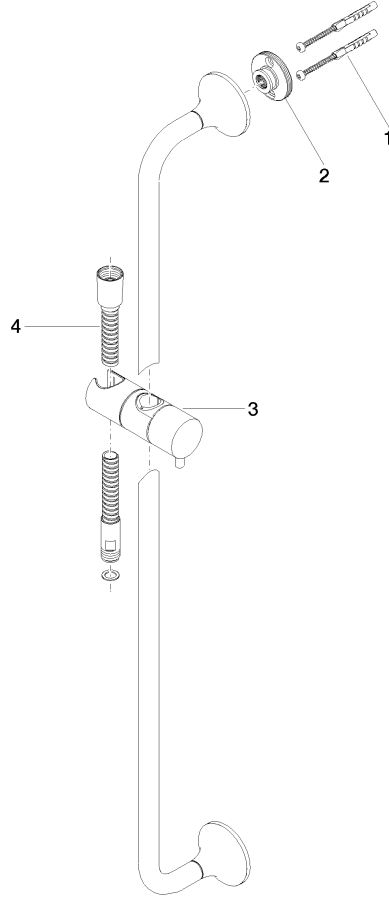

26 413 809

- slide bar
- rosette Ø 60 mm
- gauge 800 mm
- metal shower hose 1700mm with integrated anti-twist protection
- shower hose connector 3/8"
- Pipe diameter 18 mm

This article does not include a hand shower!

NOTE: Hand shower sold separately. Please see hand shower options under the miscellaneous articles section of each series.

	Brushed Champagne (22kt Gold)	26 413 809-46
	Chrome	26 413 809-00
	Brushed Platinum	26 413 809-06
	Platinum	26 413 809-08
	Dark Chrome	26 413 809-19
	Brushed Durabronze (23kt Gold)	26 413 809-28
	Brushed Bronze	26 413 809-42
	Champagne (22kt Gold)	26 413 809-47
	Brushed Dark Platinum	26 413 809-99

26 413 809

mm [inches]

26 413 809

Parts for other finishes can be found here: [Chrome](#)

Spare parts list

No.	Item Number	Name	Quantity used	Delivery time
1	05 30 31 025 00 90	fixing set	2	2
2	90 17 20 759 00 90	disc	2	2
3	12 580 970-46	Slide unit - Brushed Champagne (22kt Gold)	1	30
4	28 322 970-46	Metal shower hose 1/2" x 3/8" x 1750 mm - Brushed Champagne (22kt Gold)	1	30