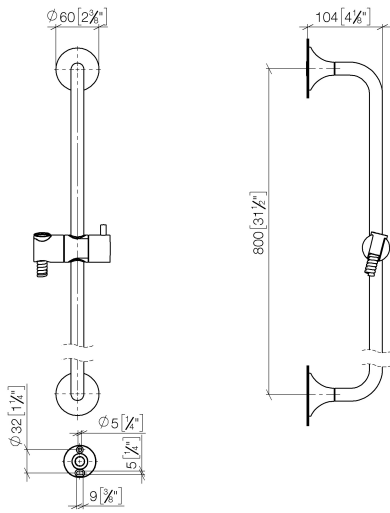

26 413 809

- slide bar
- rosette Ø 60 mm
- gauge 800 mm
- metal shower hose 1700mm with integrated anti-twist protection
- shower hose connector 3/8"
- Pipe diameter 18 mm

This article does not include a hand shower!

NOTE: Hand shower sold separately. Please see hand shower options under the miscellaneous articles section of each series.

| | | |
|--|--------------------------------|---------------|
|  | Champagne (22kt Gold) | 26 413 809-47 |
|  | Chrome | 26 413 809-00 |
|  | Brushed Platinum | 26 413 809-06 |
|  | Platinum | 26 413 809-08 |
|  | Dark Chrome | 26 413 809-19 |
|  | Brushed Durabronze (23kt Gold) | 26 413 809-28 |
|  | Brushed Bronze | 26 413 809-42 |
|  | Brushed Champagne (22kt Gold) | 26 413 809-46 |
|  | Brushed Dark Platinum | 26 413 809-99 |

26 413 809

mm [inches]

26 413 809

Parts for other finishes can be found here: [Chrome](#)

Spare parts list

| No. | Item Number | Name | Quantity used | Delivery time |
|-----|--------------------|---|---------------|---------------|
| 1 | 05 30 31 025 00 90 | fixing set | 2 | 2 |
| 2 | 90 17 20 759 00 90 | disc | 2 | 2 |
| 3 | 12 580 970-47 | Slide unit - Champagne (22kt Gold) | 1 | 30 |
| 4 | 28 322 970-47 | Metal shower hose 1/2" x 3/8" x 1750 mm - Champagne (22kt Gold) | 1 | 30 |