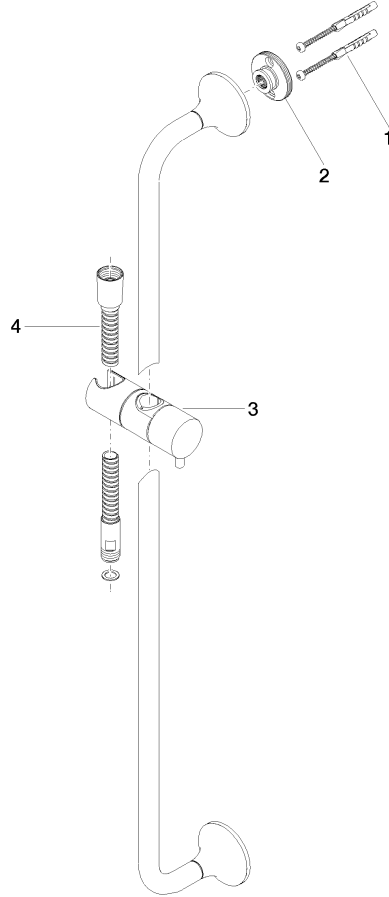

26 413 809

- slide bar
- rosette Ø 60 mm
- gauge 800 mm
- metal shower hose 1700mm with integrated anti-twist protection
- shower hose connector 3/8"
- Pipe diameter 18 mm

This article does not include a hand shower!

NOTE: Hand shower sold separately. Please see hand shower options under the miscellaneous articles section of each series.

| | | |
|--|--------------------------------|---------------|
|  | Champagne (22kt Gold) | 26 413 809-47 |
|  | Chrome | 26 413 809-00 |
|  | Brushed Platinum | 26 413 809-06 |
|  | Platinum | 26 413 809-08 |
|  | Dark Chrome | 26 413 809-19 |
|  | Brushed Durabronze (23kt Gold) | 26 413 809-28 |
|  | Brushed Bronze | 26 413 809-42 |
|  | Brushed Champagne (22kt Gold) | 26 413 809-46 |
|  | Brushed Dark Platinum | 26 413 809-99 |

26 413 809

mm [inches]

26 413 809

Parts for other finishes can be found here: [Chrome](#)

Spare parts list

| No. | Item Number | Name | Quantity used | Delivery time |
|-----|--------------------|---|---------------|---------------|
| 1 | 05 30 31 025 00 90 | fixing set | 2 | 2 |
| 2 | 90 17 20 759 00 90 | disc | 2 | 2 |
| 3 | 12 580 970-47 | Slide unit - Champagne (22kt Gold) | 1 | 30 |
| 4 | 28 322 970-47 | Metal shower hose 1/2" x 3/8" x 1750 mm - Champagne (22kt Gold) | 1 | 30 |