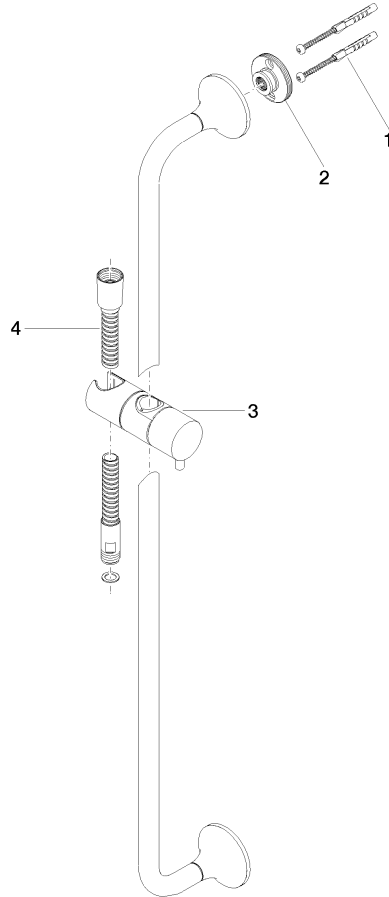

26 413 809

- slide bar
- rosette Ø 60 mm
- gauge 800 mm
- metal shower hose 1700mm with integrated anti-twist protection
- shower hose connector 3/8"
- Pipe diameter 18 mm

This article does not include a hand shower!

NOTE: Hand shower sold separately. Please see hand shower options under the miscellaneous articles section of each series.

	Brushed Dark Platinum	26 413 809-99
	Chrome	26 413 809-00
	Brushed Platinum	26 413 809-06
	Platinum	26 413 809-08
	Dark Chrome	26 413 809-19
	Brushed Durabronze (23kt Gold)	26 413 809-28
	Brushed Bronze	26 413 809-42
	Brushed Champagne (22kt Gold)	26 413 809-46
	Champagne (22kt Gold)	26 413 809-47

Required miscellaneous

	Hand shower FlowReduce - Brushed Dark Platinum	28 018 979-99 0010
--	---	-----------------------

26 413 809

mm [inches]

Certificates

WRAS_2009048. ACS_20 ACC LY 738. IAPMO_4976 (1).

26 413 809

Spare parts list

No.	Item Number	Name	Quantity used	Delivery time
1	05 30 31 025 00 90	fixing set	2	2
2	90 17 20 759 00 90	disc	2	2
3	12 580 970-99	Slide unit - Brushed Dark Platinum	1	30
4	28 322 970-99	Metal shower hose 1/2" x 3/8" x 1750 mm - Brushed Dark Platinum	1	2