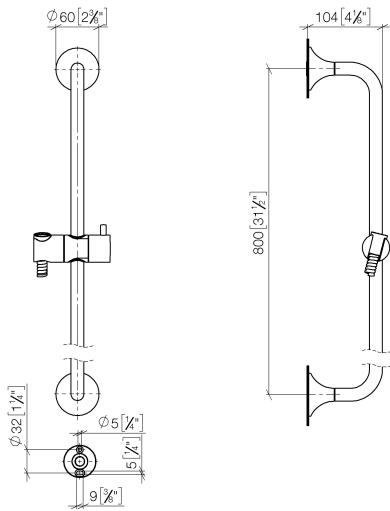

26 413 809

- slide bar
- rosette Ø 60 mm
- gauge 800 mm
- metal shower hose 1700mm with integrated anti-twist protection
- shower hose connector 3/8"
- Pipe diameter 18 mm

This article does not include a hand shower!

Required miscellaneous

	Hand shower FlowReduce - Brushed Dark Platinum	28 016 979-99 0010
--	---	-----------------------

Required miscellaneous

	Hand shower FlowReduce - Brushed Dark Platinum	28 012 979-99 0010
--	---	-----------------------

Required miscellaneous

	Hand shower FlowReduce - Brushed Dark Platinum	28 018 979-99 0010
--	---	-----------------------

26 413 809

mm [inches]

Certificates

WRAS_2009048. ACS_20 ACC LY 738. IAPMO_4976 (1).

26 413 809

Spare parts list

No.	Item Number	Name	Quantity used	Delivery time
1	05 30 31 025 00 90	fixing set	2	2
2	90 17 20 759 00 90	disc	2	2
3	12 580 970-99	Slide unit - Brushed Dark Platinum	1	30
4	28 322 970-99	Metal shower hose 1/2" x 3/8" x 1750 mm - Brushed Dark Platinum	1	2