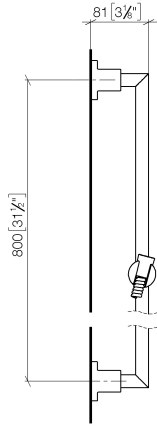

26 413 892

Certificates

WRAS_2009048. ACS_20 ACC LY 738. IAPMO_4976 (1).