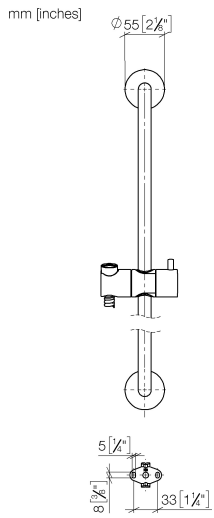

26 413 892

Certificates

WRAS_2009048. ACS_20 ACC LY 738. IAPMO_4976 (1).