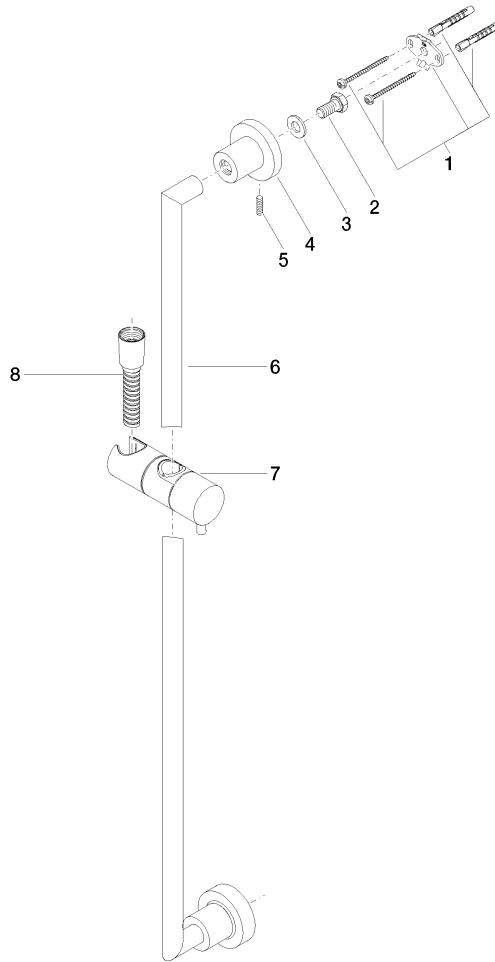

26 413 892

- slide bar
- Pipe diameter 18 mm
- rosettes Ø 55 mm
- gauge 800 mm
- metal shower hose 1750mm with integrated anti-twist protection
- shower hose connector 3/8"

This article does not include a hand shower!

Required miscellaneous

	<b>Hand shower FlowReduce - Chrome</b>	28 018 979-00 0010
---	--	-----------------------

Recommended miscellaneous

	<b>Wall elbow - Chrome</b>	28 450 625-00
---	----------------------------	---------------

Required miscellaneous

	<b>Hand shower FlowReduce - Chrome</b>	28 012 979-00 0010
---	--	-----------------------

26 413 892

Certificates

WRAS\_2009048. ACS\_20 ACC LY 738. IAPMO\_4976 (1).

26 413 892

Spare parts list

No.	Item Number	Name	Quantity used	Delivery time
1	05 17 20 739 00 90	fixing set	2	2
2	09 30 30 071 90	screw	2	2
3	09 30 11 046 90	disc	2	2
4	08 17 89 505-00	holder	2	10
5	04 31 11 113 00 90	pin	2	2
6	05 28 22 590 00-00	bar	1	10
7	12 580 970-00	Slide unit - Chrome	1	10
8	28 322 970-00	Metal shower hose 1/2" x 3/8" x 1750 mm - Chrome	1	2