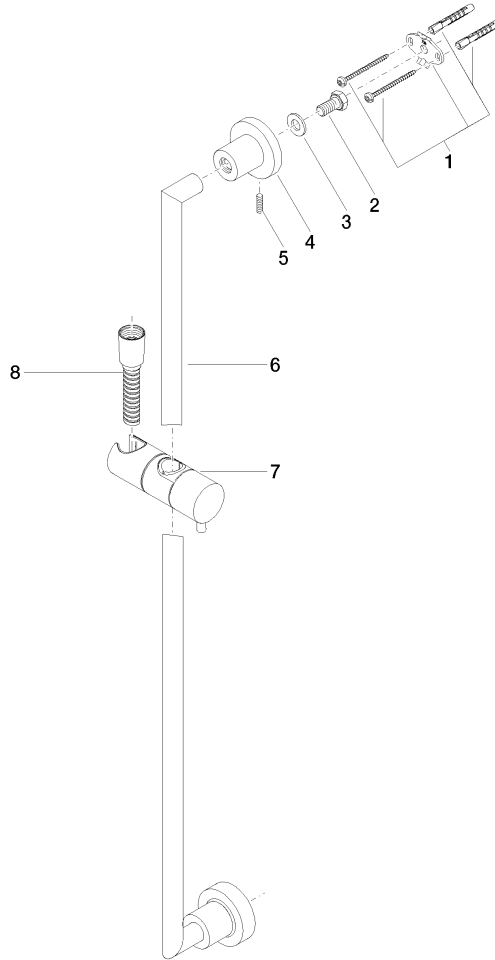

26 413 892

- slide bar
- Pipe diameter 18 mm
- rosettes Ø 55 mm
- gauge 800 mm
- metal shower hose 1750mm with integrated anti-twist protection
- shower hose connector 3/8"

This article does not include a hand shower!

26 413 892

Spare parts list

| No. | Item Number | Name | Quantity used | Delivery time |
|-----|--------------------|--|---------------|---------------|
| 1 | 05 17 20 739 00 90 | fixing set | 2 | 2 |
| 2 | 09 30 30 071 90 | screw | 2 | 2 |
| 3 | 09 30 11 046 90 | disc | 2 | 2 |
| 4 | 08 17 89 505-06 | holder | 2 | 10 |
| 5 | 04 31 11 113 00 90 | pin | 2 | 2 |
| 6 | 05 28 22 590 00-06 | bar | 1 | 10 |
| 7 | 12 580 970-06 | Slide unit - Brushed Platinum | 1 | 10 |
| 8 | 28 322 970-06 | Metal shower hose 1/2" x 3/8" x 1750 mm - Brushed Platinum | 1 | 2 |