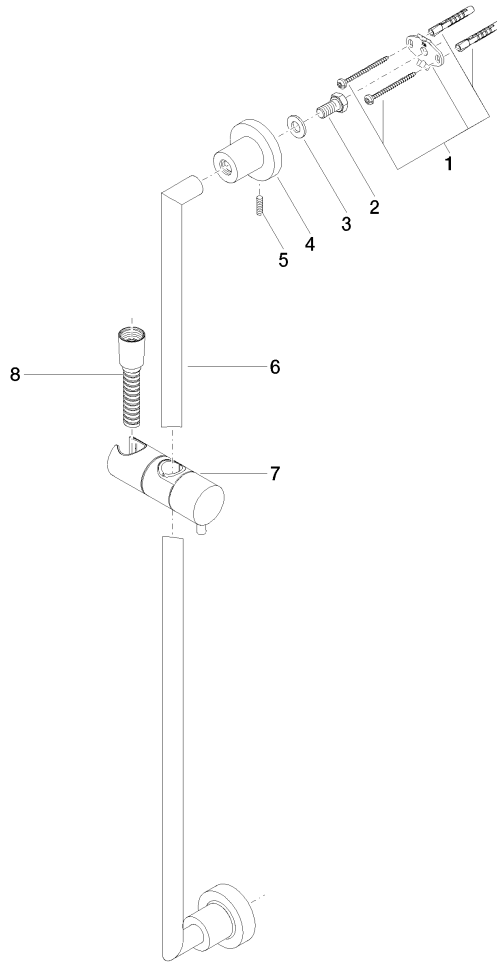

26 413 892

- slide bar
- Pipe diameter 18 mm
- rosettes Ø 55 mm
- gauge 800 mm
- metal shower hose 1750mm with integrated anti-twist protection
- shower hose connector 3/8"

This article does not include a hand shower!

Required miscellaneous

	<b>Hand shower FlowReduce - Brushed Durabron (23kt Gold)</b>	28 016 979-28 0010
--	--	-----------------------

26 413 892

Certificates

WRAS\_2009048. ACS\_20 ACC LY 738.

26 413 892

**Spare parts list**

No.	Item Number	Name	Quantity used	Delivery time
1	05 17 20 739 00 90	fixing set	2	2
2	09 30 30 071 90	screw	2	2
3	09 30 11 046 90	disc	2	2
4	08 17 89 505-28	holder	2	20
5	04 31 11 113 00 90	pin	2	2
6	05 28 22 590 00-28	bar	1	20
7	12 580 970-28	Slide unit - Brushed Durabronz (23kt Gold)	1	20
8	28 322 970-28	Metal shower hose 1/2" x 3/8" x 1750 mm - Brushed Durabronz (23kt Gold)	1	20