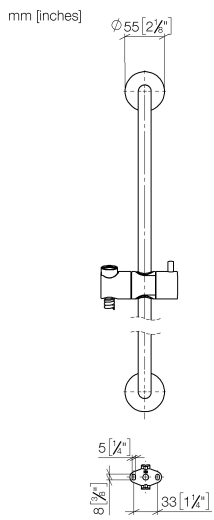

26 413 892

Certificates

WRAS_2009048. ACS_20 ACC LY 738.