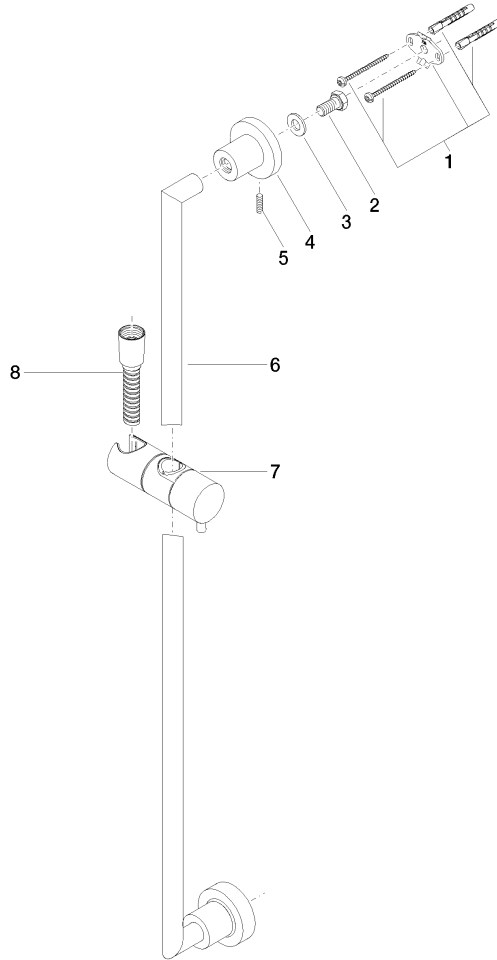

26 413 892

Spare parts list

No.	Item Number	Name	Quantity used	Delivery time
1	05 17 20 739 00 90	fixing set	2	2
2	09 30 30 071 90	screw	2	2
3	09 30 11 046 90	disc	2	2
4	08 17 89 505-33	holder	2	30
5	04 31 11 113 00 90	pin	2	2
6	05 28 22 590 00-33	bar	1	30
7	12 580 970-33	Slide unit - Matte Black	1	10
8	28 322 970-33	Metal shower hose 1/2" x 3/8" x 1750 mm - Matte Black	1	2