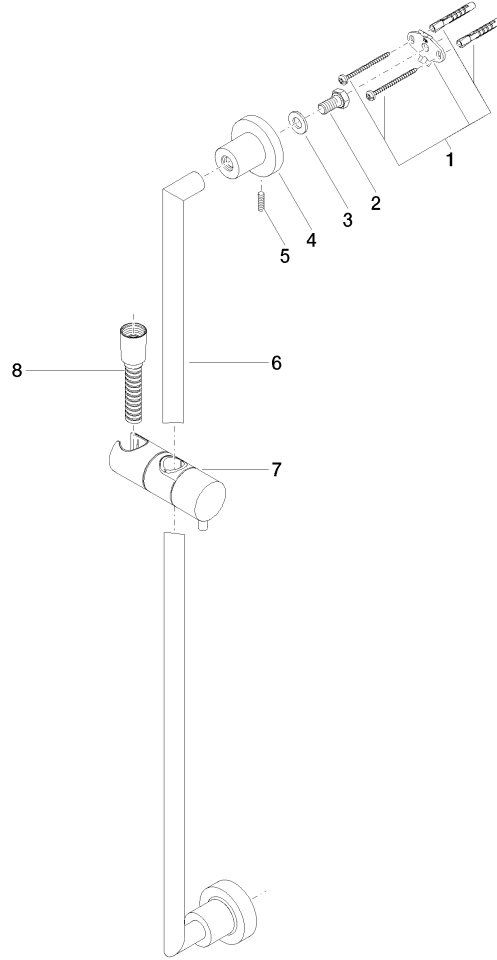

26 413 892

- slide bar
- Pipe diameter 18 mm
- rosettes Ø 55 mm
- gauge 800 mm
- metal shower hose 1750mm with integrated anti-twist protection
- shower hose connector 3/8"
- WRAS 2009048

This article does not include a hand shower!

NOTE: Hand shower sold separately. Please see hand shower options under the miscellaneous articles section of each series.

	Brushed Bronze	26 413 892-42
	Chrome	26 413 892-00
	Brushed Platinum	26 413 892-06
	Platinum	26 413 892-08
	Dark Chrome	26 413 892-19
	Brushed Durabronze (23kt Gold)	26 413 892-28
	Matte Black	26 413 892-33
	Brushed Champagne (22kt Gold)	26 413 892-46
	Champagne (22kt Gold)	26 413 892-47
	Brushed Chrome	26 413 892-93
	Brushed Dark Platinum	26 413 892-99

26 413 892

mm [inches]

26 413 892

Product version from 4/1/2024

Parts for other finishes can be found here: [Chrome](#)

TARA Shower set without hand shower - Brushed Bronze

TARA

26 413 892

Spare parts list

Product version from 4/1/2024

No.	Item Number	Name	Quantity used	Delivery time
	05 17 20 739 00 90	fixing set	13	2