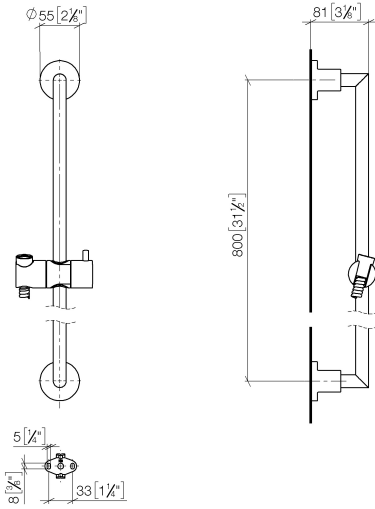

26 413 892

- slide bar
- Pipe diameter 18 mm
- rosettes Ø 55 mm
- gauge 800 mm
- metal shower hose 1750mm with integrated anti-twist protection
- shower hose connector 3/8"
- WRAS 2009048

This article does not include a hand shower!

NOTE: Hand shower sold separately. Please see hand shower options under the miscellaneous articles section of each series.

	Brushed Bronze	26 413 892-42
	Chrome	26 413 892-00
	Brushed Platinum	26 413 892-06
	Platinum	26 413 892-08
	Dark Chrome	26 413 892-19
	Brushed Durabronze (23kt Gold)	26 413 892-28
	Matte Black	26 413 892-33
	Brushed Champagne (22kt Gold)	26 413 892-46
	Champagne (22kt Gold)	26 413 892-47
	Brushed Chrome	26 413 892-93
	Brushed Dark Platinum	26 413 892-99

26 413 892

mm [inches]

26 413 892

Product version from 4/1/2024

Parts for other finishes can be found here: [Chrome](#)

TARA Shower set without hand shower - Brushed Bronze

TARA

26 413 892

Spare parts list

Product version from 4/1/2024

No.	Item Number	Name	Quantity used	Delivery time
	05 17 20 739 00 90	fixing set	13	2