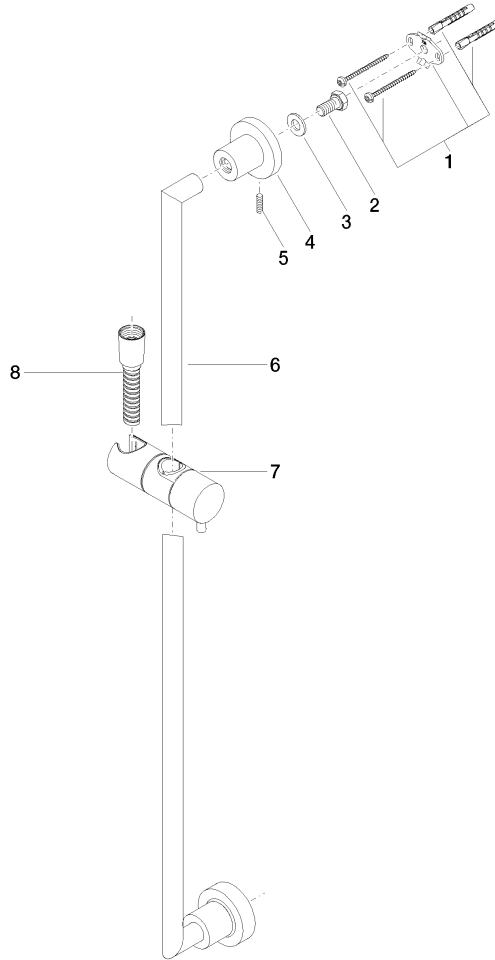

26 413 892

- slide bar
- Pipe diameter 18 mm
- rosettes Ø 55 mm
- gauge 800 mm
- metal shower hose 1750mm with integrated anti-twist protection
- shower hose connector 3/8"

This article does not include a hand shower!

NOTE: Hand shower sold separately. Please see hand shower options under the miscellaneous articles section of each series.

	Brushed Champagne (22kt Gold)	26 413 892-46
	Chrome	26 413 892-00
	Brushed Platinum	26 413 892-06
	Platinum	26 413 892-08
	Dark Chrome	26 413 892-19
	Brushed Durabrass (23kt Gold)	26 413 892-28
	Matte Black	26 413 892-33
	Champagne (22kt Gold)	26 413 892-47
	Brushed Chrome	26 413 892-93
	Brushed Dark Platinum	26 413 892-99

26 413 892

mm [inches]

26 413 892

Parts for other finishes can be found here: [Chrome](#)

Spare parts list

No.	Item Number	Name	Quantity used	Delivery time
1	05 17 20 739 00 90	fixing set	2	2
2	09 30 30 071 90	screw	2	2
3	09 30 11 046 90	disc	2	2
4	08 17 89 505-46	holder	2	30
5	04 31 11 113 00 90	pin	2	2
6	05 28 22 590 00-46	bar	1	30
7	12 580 970-46	Slide unit - Brushed Champagne (22kt Gold)	1	30
8	28 322 970-46	Metal shower hose 1/2" x 3/8" x 1750 mm - Brushed Champagne (22kt Gold)	1	30