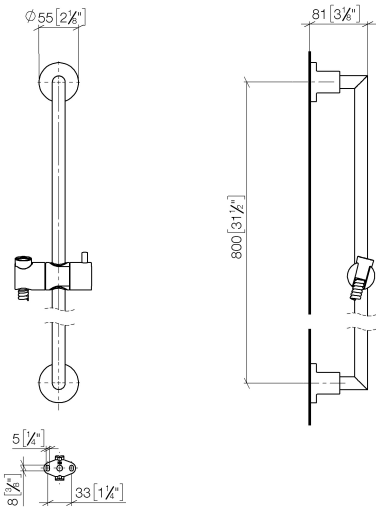

26 413 892

- slide bar
- Pipe diameter 18 mm
- rosettes Ø 55 mm
- gauge 800 mm
- metal shower hose 1750mm with integrated anti-twist protection
- shower hose connector 3/8"

This article does not include a hand shower!

NOTE: Hand shower sold separately. Please see hand shower options under the miscellaneous articles section of each series.

	Brushed Champagne (22kt Gold)	26 413 892-46
	Chrome	26 413 892-00
	Brushed Platinum	26 413 892-06
	Platinum	26 413 892-08
	Dark Chrome	26 413 892-19
	Brushed Durabrass (23kt Gold)	26 413 892-28
	Matte Black	26 413 892-33
	Champagne (22kt Gold)	26 413 892-47
	Brushed Chrome	26 413 892-93
	Brushed Dark Platinum	26 413 892-99

26 413 892

mm [inches]

26 413 892

Parts for other finishes can be found here: [Chrome](#)

Spare parts list

No.	Item Number	Name	Quantity used	Delivery time
1	05 17 20 739 00 90	fixing set	2	2
2	09 30 30 071 90	screw	2	2
3	09 30 11 046 90	disc	2	2
4	08 17 89 505-46	holder	2	30
5	04 31 11 113 00 90	pin	2	2
6	05 28 22 590 00-46	bar	1	30
7	12 580 970-46	Slide unit - Brushed Champagne (22kt Gold)	1	30
8	28 322 970-46	Metal shower hose 1/2" x 3/8" x 1750 mm - Brushed Champagne (22kt Gold)	1	30