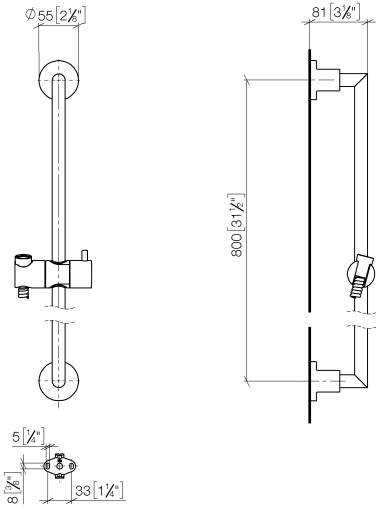

26 413 892

- slide bar
- Pipe diameter 18 mm
- rosettes Ø 55 mm
- gauge 800 mm
- metal shower hose 1750mm with integrated anti-twist protection
- shower hose connector 3/8"

This article does not include a hand shower!

NOTE: Hand shower sold separately. Please see hand shower options under the miscellaneous articles section of each series.

| | | |
|--|--------------------------------|---------------|
|  | Champagne (22kt Gold) | 26 413 892-47 |
|  | Chrome | 26 413 892-00 |
|  | Brushed Platinum | 26 413 892-06 |
|  | Platinum | 26 413 892-08 |
|  | Dark Chrome | 26 413 892-19 |
|  | Brushed Durabronze (23kt Gold) | 26 413 892-28 |
|  | Matte Black | 26 413 892-33 |
|  | Brushed Champagne (22kt Gold) | 26 413 892-46 |
|  | Brushed Chrome | 26 413 892-93 |
|  | Brushed Dark Platinum | 26 413 892-99 |

26 413 892

mm [inches]

26 413 892

Parts for other finishes can be found here: [Chrome](#)

Spare parts list

| No. | Item Number | Name | Quantity used | Delivery time |
|-----|--------------------|---|---------------|---------------|
| 1 | 05 17 20 739 00 90 | fixing set | 2 | 2 |
| 2 | 09 30 30 071 90 | screw | 2 | 2 |
| 3 | 09 30 11 046 90 | disc | 2 | 2 |
| 4 | 08 17 89 505-47 | holder | 2 | 30 |
| 5 | 04 31 11 113 00 90 | pin | 2 | 2 |
| 6 | 05 28 22 590 00-47 | bar | 1 | 30 |
| 7 | 12 580 970-47 | Slide unit - Champagne (22kt Gold) | 1 | 30 |
| 8 | 28 322 970-47 | Metal shower hose 1/2" x 3/8" x 1750 mm - Champagne (22kt Gold) | 1 | 30 |