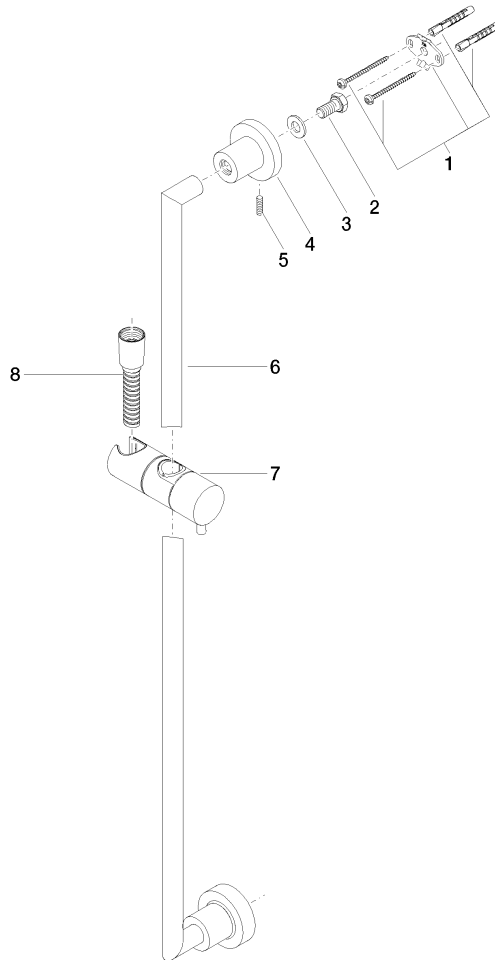

26 413 892

- slide bar
- Pipe diameter 18 mm
- rosettes Ø 55 mm
- gauge 800 mm
- metal shower hose 1750mm with integrated anti-twist protection
- shower hose connector 3/8"

This article does not include a hand shower!

NOTE: Hand shower sold separately. Please see hand shower options under the miscellaneous articles section of each series.

| | | |
|--|--------------------------------|---------------|
|  | Champagne (22kt Gold) | 26 413 892-47 |
|  | Chrome | 26 413 892-00 |
|  | Brushed Platinum | 26 413 892-06 |
|  | Platinum | 26 413 892-08 |
|  | Dark Chrome | 26 413 892-19 |
|  | Brushed Durabronze (23kt Gold) | 26 413 892-28 |
|  | Matte Black | 26 413 892-33 |
|  | Brushed Champagne (22kt Gold) | 26 413 892-46 |
|  | Brushed Chrome | 26 413 892-93 |
|  | Brushed Dark Platinum | 26 413 892-99 |

26 413 892

mm [inches]

26 413 892

Parts for other finishes can be found here: [Chrome](#)

Spare parts list

| No. | Item Number | Name | Quantity used | Delivery time |
|-----|--------------------|---|---------------|---------------|
| 1 | 05 17 20 739 00 90 | fixing set | 2 | 2 |
| 2 | 09 30 30 071 90 | screw | 2 | 2 |
| 3 | 09 30 11 046 90 | disc | 2 | 2 |
| 4 | 08 17 89 505-47 | holder | 2 | 30 |
| 5 | 04 31 11 113 00 90 | pin | 2 | 2 |
| 6 | 05 28 22 590 00-47 | bar | 1 | 30 |
| 7 | 12 580 970-47 | Slide unit - Champagne (22kt Gold) | 1 | 30 |
| 8 | 28 322 970-47 | Metal shower hose 1/2" x 3/8" x 1750 mm - Champagne (22kt Gold) | 1 | 30 |