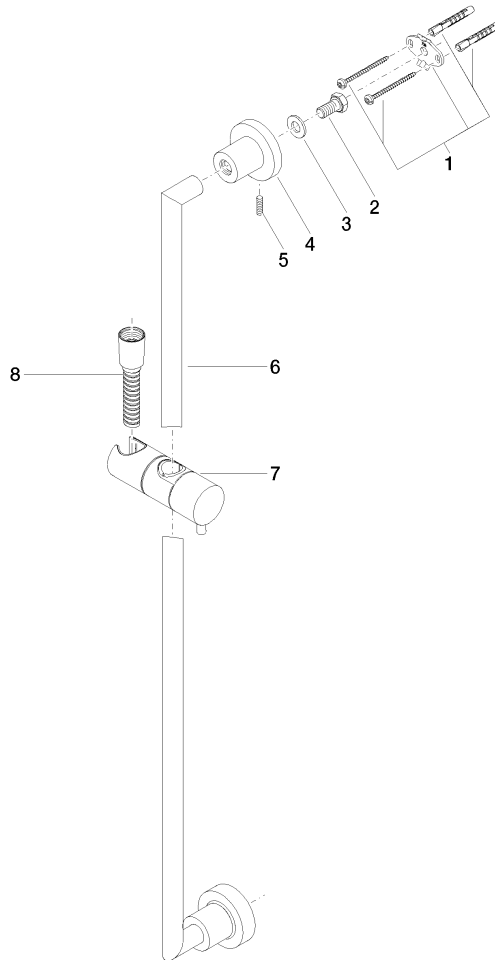

26 413 892

- slide bar
- Pipe diameter 18 mm
- rosettes Ø 55 mm
- gauge 800 mm
- metal shower hose 1750mm with integrated anti-twist protection
- shower hose connector 3/8"

This article does not include a hand shower!

NOTE: Hand shower sold separately. Please see hand shower options under the miscellaneous articles section of each series.

	Brushed Chrome	26 413 892-93
	Chrome	26 413 892-00
	Brushed Platinum	26 413 892-06
	Platinum	26 413 892-08
	Dark Chrome	26 413 892-19
	Brushed Durabronze (23kt Gold)	26 413 892-28
	Matte Black	26 413 892-33
	Brushed Champagne (22kt Gold)	26 413 892-46
	Champagne (22kt Gold)	26 413 892-47
	Brushed Dark Platinum	26 413 892-99

### Spare parts list

No.	Item Number	Name	Quantity used	Delivery time
1	05 17 20 739 00 90	fixing set	2	2
2	09 30 30 071 90	screw	2	2
3	09 30 11 046 90	disc	2	2
4	08 17 89 505-93	holder	2	20
5	04 31 11 113 00 90	pin	2	2
6	05 28 22 590 00-93	bar	1	20
7	12 580 970-93	Slide unit - Brushed Chrome	1	20
8	28 322 970-93	Metal shower hose 1/2" x 3/8" x 1750 mm - Brushed Chrome	1	20