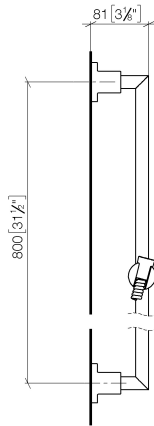

26 413 892

Certificates

WRAS_2009048. ACS_20 ACC LY 738. IAPMO_4976 (2).