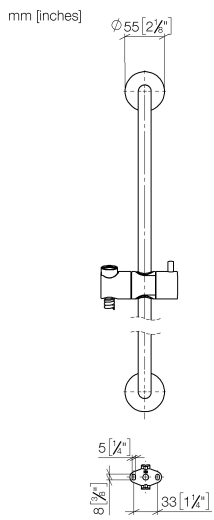

26 413 892

Certificates

WRAS_2009048. ACS_20 ACC LY 738. IAPMO_4976 (2).