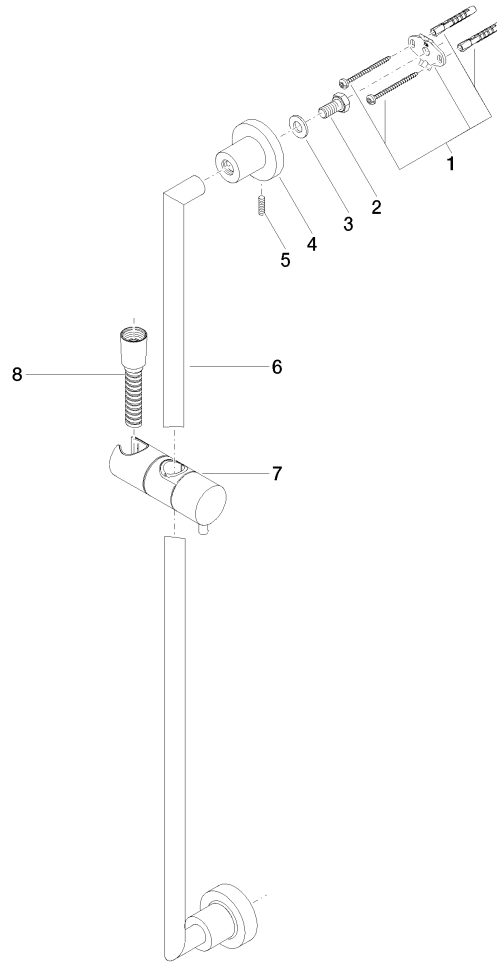

26 413 892

- slide bar
- Pipe diameter 18 mm
- rosettes Ø 55 mm
- gauge 800 mm
- metal shower hose 1750mm with integrated anti-twist protection
- shower hose connector 3/8"

This article does not include a hand shower!

Spare parts list

No.	Item Number	Name	Quantity used	Delivery time
1	05 17 20 739 00 90	fixing set	2	2
2	09 30 30 071 90	screw	2	2
3	09 30 11 046 90	disc	2	2
4	08 17 89 505-99	holder	2	30
5	04 31 11 113 00 90	pin	2	2
6	05 28 22 590 00-99	bar	1	30
7	12 580 970-99	Slide unit - Brushed Dark Platinum	1	30
8	28 322 970-99	Metal shower hose 1/2" x 3/8" x 1750 mm - Brushed Dark Platinum	1	2