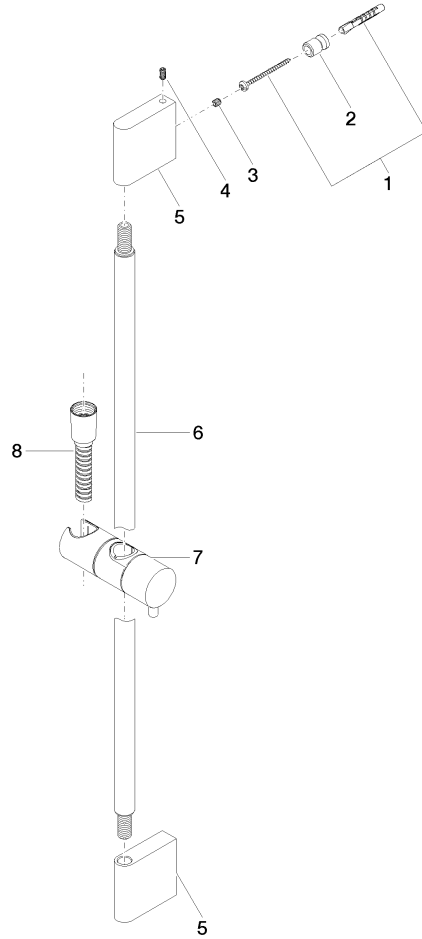

# Shower set without hand shower - Chrome

IMO

26 413 979

Fits: IMO, LULU, MEM, TARA, CL.1, LISSÉ, VAIA, META, CYO

- slide bar
- Pipe diameter 18 mm
- gauge 853 mm
- metal shower hose 1750mm with integrated anti-twist protection
- shower hose connector 3/8"

Spare parts list

No.	Item Number	Name	Quantity used	Delivery time
1	05 17 20 726 02 90	fixing set	2	2
2	08 17 20 726 90	holder	2	2
3	09 31 11 049 90	pin	2	2
4	04 31 11 113 00 90	pin	2	2
5	08 17 97 054-00	holder	2	10
6	90 28 22 597 00-00	holder	1	10
7	12 580 970-00	Slide unit - Chrome	1	10
8	28 322 970-00	Metal shower hose 1/2" x 3/8" x 1750 mm - Chrome	1	2