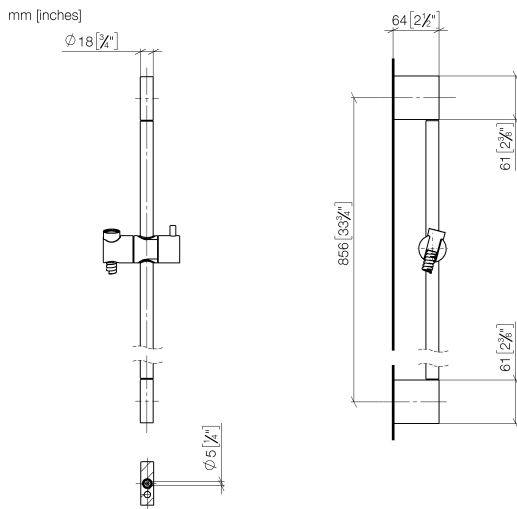

26 413 979

Certificates

WRAS_2009048. ACS_20 ACC LY 738. IAPMO_4976 (1).