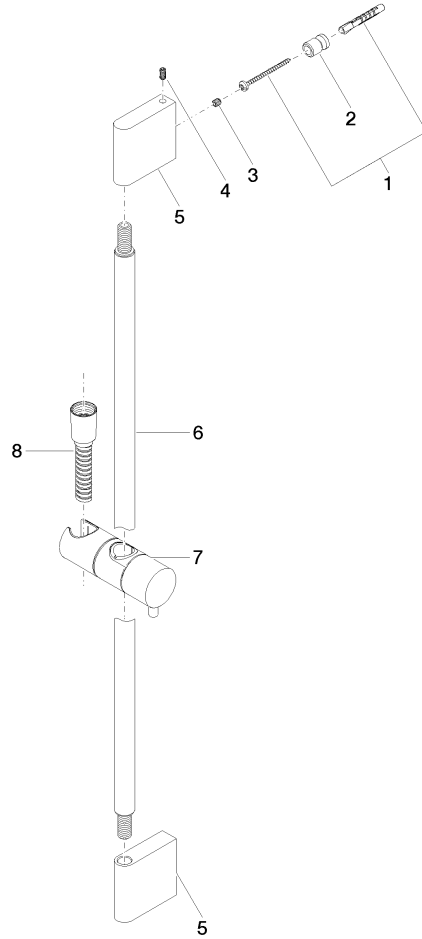

26 413 979

Spare parts list

No.	Item Number	Name	Quantity used	Delivery time
1	05 17 20 726 02 90	fixing set	2	2
2	08 17 20 726 90	holder	2	2
3	09 31 11 049 90	pin	2	2
4	04 31 11 113 00 90	pin	2	2
5	08 17 97 054-08	holder	2	40
6	90 28 22 597 00-08	holder	1	-
Spare part can no longer be ordered, please order the replacement item				
7	12 580 970-08	Slide unit - Platinum	1	40
8	28 322 970-08	Metal shower hose 1/2" x 3/8" x 1750 mm - Platinum	1	40