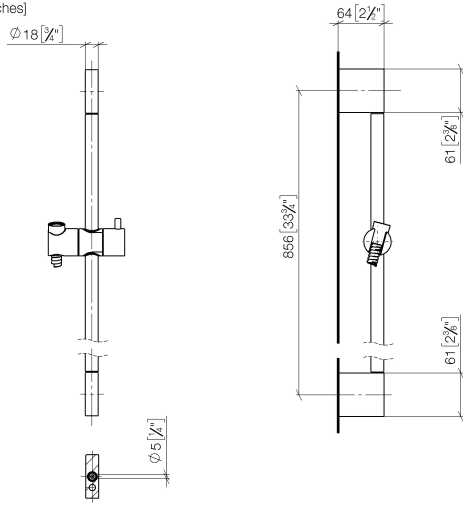

**Shower set without hand shower - Matte White**

IMO

26 413 979

Fits: IMO, LULU, MEM, TARA, CL.1, LISSÉ, VAIA, META, CYO

- slide bar
- Pipe diameter 18 mm
- gauge 853 mm
- metal shower hose 1750mm with integrated anti-twist protection
- shower hose connector 3/8"
- WRAS 2009048

**Recommended miscellaneous**

**Concealed adapter -**

35 080 970-90  
0010

26 413 979

mm [inches]

Codes & Standards

ASME A112.18.1

cUPC