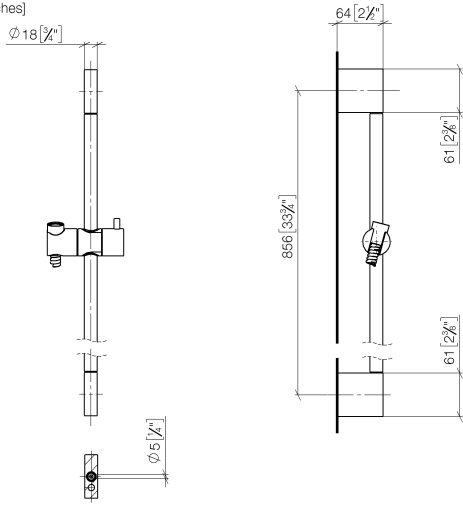

Shower set without hand shower - Dark Chrome

IMO

26 413 979

Fits: IMO, LULU, MEM, TARA, CL.1, LISSÉ, VAIA, META, CYO

- slide bar
- Pipe diameter 18 mm
- gauge 853 mm
- metal shower hose 1750mm with integrated anti-twist protection
- shower hose connector 3/8"
- WRAS 2009048

Recommended miscellaneous

LISSÉ Wall elbow - Dark Chrome 28 450 845-19

Recommended miscellaneous

Wall elbow - Dark Chrome 28 450 980-19

26 413 979

mm [inches]

26 413 979

Parts for other
finishes can be found
here: [Chrome](#)