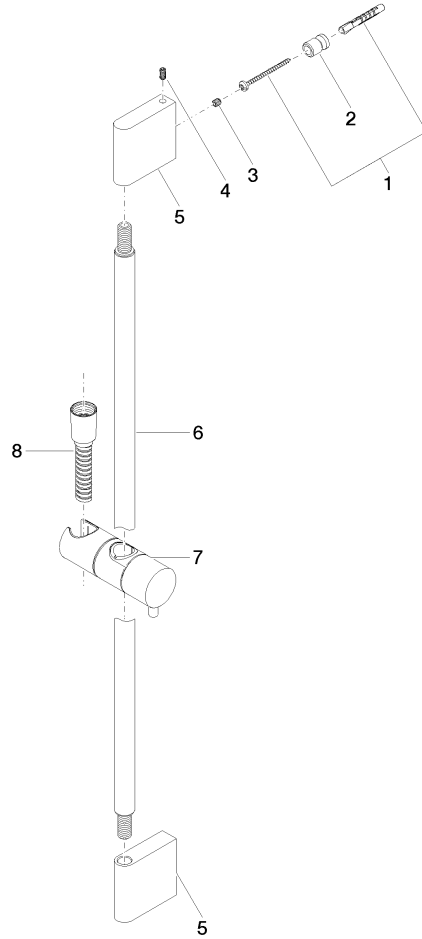

## Shower set without hand shower - Light Gold

IMO

26 413 979

Fits: IMO, LULU, MEM, TARA, CL.1, LISSÉ, VAIA, META, CYO

- slide bar
- Pipe diameter 18 mm
- gauge 853 mm
- metal shower hose 1750mm with integrated anti-twist protection
- shower hose connector 3/8"
- WRAS 2009048

### Required miscellaneous

**Hand shower FlowReduce - Light Gold**

28 018 979-26  
0010

26 413 979

mm [inches]

26 413 979

Spare parts list

No.	Item Number	Name	Quantity used	Delivery time
1	05 17 20 726 02 90	fixing set	2	2
2	08 17 20 726 90	holder	2	2
3	09 31 11 049 90	pin	2	2
4	04 31 11 113 00 90	pin	2	2
5	08 17 97 054-26	holder	2	60
6	90 28 22 597 00-26	holder	1	30
7	12 580 970-26	Slide unit - Light Gold	1	30
8	28 322 970-26	Metal shower hose 1/2" x 3/8" x 1750 mm - Light Gold	1	30