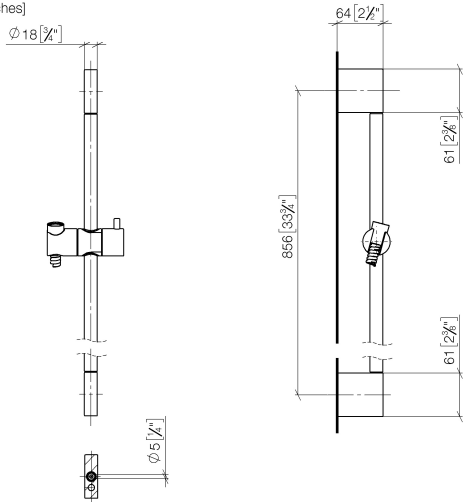

## Shower set without hand shower - Light Gold

IMO

26 413 979

Fits: IMO, LULU, MEM, TARA, CL.1, LISSÉ, VAIA, META, CYO

- slide bar
- Pipe diameter 18 mm
- gauge 853 mm
- metal shower hose 1750mm with integrated anti-twist protection
- shower hose connector 3/8"
- WRAS 2009048

### Required miscellaneous

**Hand shower FlowReduce - Light Gold**

28 018 979-26  
0010

26 413 979

mm [inches]

26 413 979

Spare parts list

No.	Item Number	Name	Quantity used	Delivery time
1	05 17 20 726 02 90	fixing set	2	2
2	08 17 20 726 90	holder	2	2
3	09 31 11 049 90	pin	2	2
4	04 31 11 113 00 90	pin	2	2
5	08 17 97 054-26	holder	2	60
6	90 28 22 597 00-26	holder	1	30
7	12 580 970-26	Slide unit - Light Gold	1	30
8	28 322 970-26	Metal shower hose 1/2" x 3/8" x 1750 mm - Light Gold	1	30