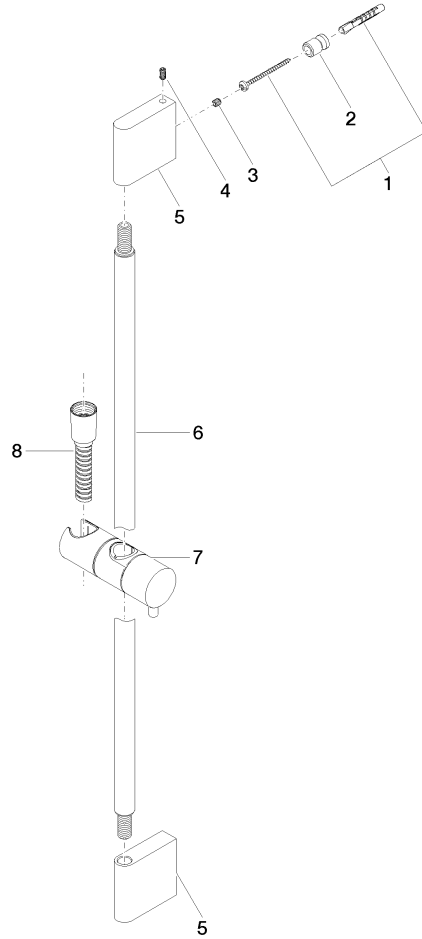

26 413 979

Spare parts list

No.	Item Number	Name	Quantity used	Delivery time
1	05 17 20 726 02 90	fixing set	2	2
2	08 17 20 726 90	holder	2	2
3	09 31 11 049 90	pin	2	2
4	04 31 11 113 00 90	pin	2	2
5	08 17 97 054-28	holder	2	20
6	90 28 22 597 00-28	holder	1	-
Spare part can no longer be ordered, please order the replacement item				
7	12 580 970-28	Slide unit - Brushed Durabronz (23kt Gold)	1	20
8	28 322 970-28	Metal shower hose 1/2" x 3/8" x 1750 mm - Brushed Durabronz (23kt Gold)	1	20