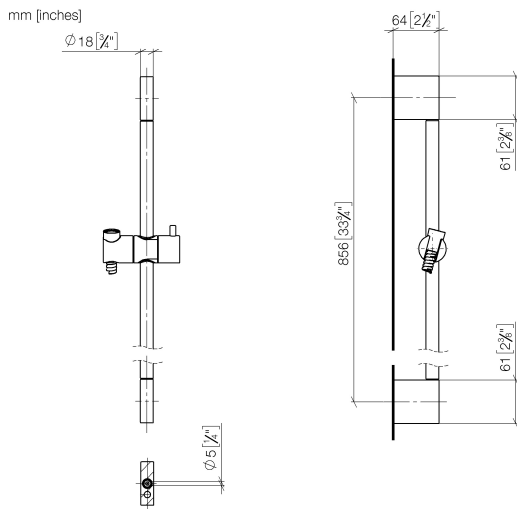

26 413 979

Certificates

WRAS_2009048. ACS_20 ACC LY 738.