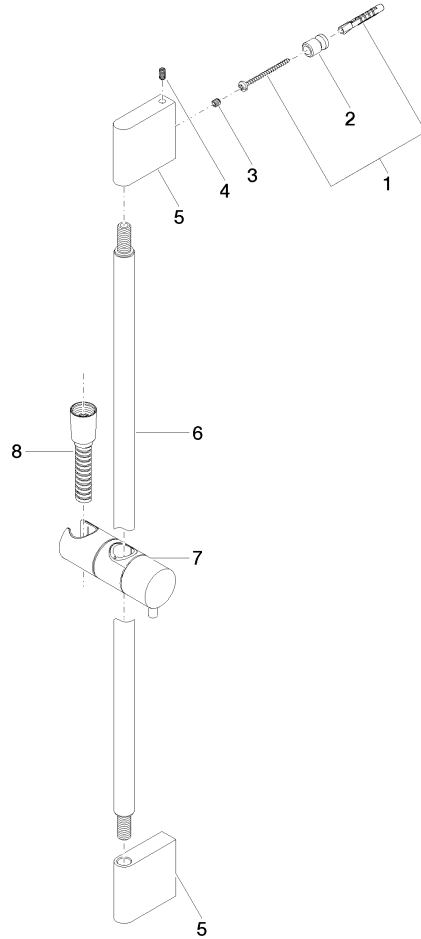

26 413 979

Fits: IMO, LULU, MEM, TARA, CL.1, LISSÉ,
VAIA, META, CYO

- slide bar
- Pipe diameter 18 mm
- gauge 853 mm
- metal shower hose 1750mm with integrated anti-twist protection
- shower hose connector 3/8"
- WRAS 2009048

This article does not include a hand shower!

NOTE: Hand shower sold separately. Please see hand shower options under the miscellaneous articles section of each series.

26 413 979-39

	Chrome	26 413 979-00
	Brushed Platinum	26 413 979-06
	Platinum	26 413 979-08
	Dark Chrome	26 413 979-19
	Light Gold	26 413 979-26
	Brushed Light Gold	26 413 979-27
	Brushed Durabronze (23kt Gold)	26 413 979-28
	Matte Black	26 413 979-33
	Brushed Bronze	26 413 979-42
		26 413 979-43
	Brushed Champagne (22kt Gold)	26 413 979-46
	Champagne (22kt Gold)	26 413 979-47
	Brushed Chrome	26 413 979-93
	Brushed Dark Platinum	26 413 979-99

26 413 979

mm [inches]

26 413 979

Parts for other
finishes can be found
here: [Chrome](#)

Shower set without hand shower -

IMO

26 413 979

Spare parts list