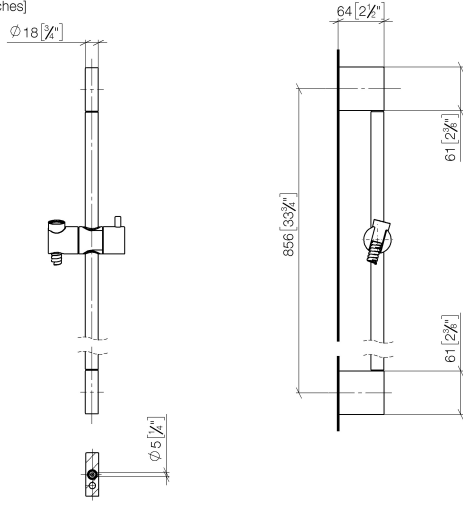

26 413 979

Fits: IMO, LULU, MEM, TARA, CL.1, LISSÉ,
VAIA, META, CYO

- slide bar
- Pipe diameter 18 mm
- gauge 853 mm
- metal shower hose 1750mm with integrated anti-twist protection
- shower hose connector 3/8"
- WRAS 2009048

26 413 979

mm [inches]

26 413 979

Parts for other
finishes can be found
here: [Chrome](#)

Shower set without hand shower -

IMO

26 413 979

Spare parts list