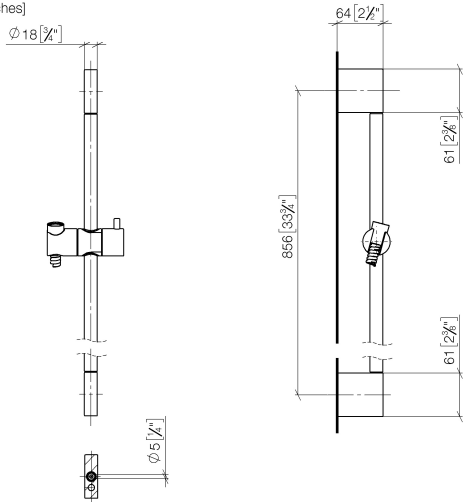

Shower set without hand shower - Brushed Bronze

IMO

26 413 979

Fits: IMO, LULU, MEM, TARA, CL.1, LISSÉ, VAIA, META, CYO

- slide bar
- Pipe diameter 18 mm
- gauge 853 mm
- metal shower hose 1750mm with integrated anti-twist protection
- shower hose connector 3/8"
- WRAS 2009048

26 413 979

mm [inches]

26 413 979

Spare parts list

No.	Item Number	Name	Quantity used	Delivery time
1	05 17 20 726 02 90	fixing set	2	2
2	08 17 20 726 90	holder	2	2
3	09 31 11 049 90	pin	2	2
4	04 31 11 113 00 90	pin	2	2
5	08 17 97 054-42	holder	2	60
6	90 28 22 597 00-42	holder	1	30
7	12 580 970-42	Slide unit - Brushed Bronze	1	30
8	28 322 970-42	Metal shower hose 1/2" x 3/8" x 1750 mm - Brushed Bronze	1	30