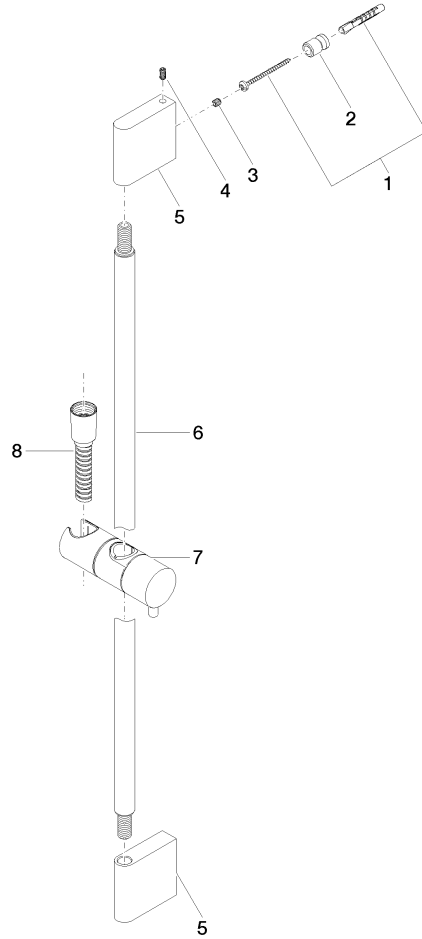

Shower set without hand shower - Brushed Bronze

IMO

26 413 979

Fits: IMO, LULU, MEM, TARA, CL.1, LISSÉ, VAIA, META, CYO

- slide bar
- Pipe diameter 18 mm
- gauge 853 mm
- metal shower hose 1750mm with integrated anti-twist protection
- shower hose connector 3/8"
- WRAS 2009048

26 413 979

mm [inches]

26 413 979

Spare parts list

No.	Item Number	Name	Quantity used	Delivery time
1	05 17 20 726 02 90	fixing set	2	2
2	08 17 20 726 90	holder	2	2
3	09 31 11 049 90	pin	2	2
4	04 31 11 113 00 90	pin	2	2
5	08 17 97 054-42	holder	2	60
6	90 28 22 597 00-42	holder	1	30
7	12 580 970-42	Slide unit - Brushed Bronze	1	30
8	28 322 970-42	Metal shower hose 1/2" x 3/8" x 1750 mm - Brushed Bronze	1	30