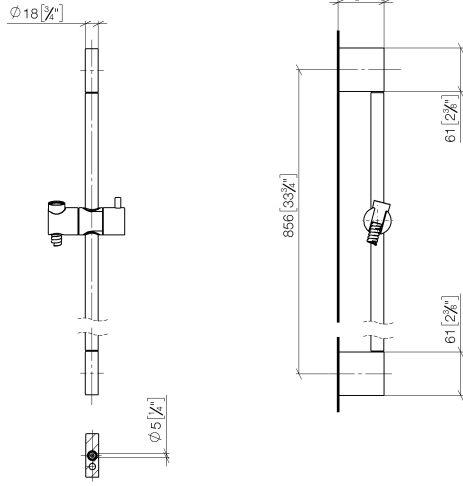

**Shower set without hand shower -**

IMO

26 413 979

Fits: IMO, LULU, MEM, TARA, CL.1, LISSÉ, VAIA, META, CYO

- slide bar
- Pipe diameter 18 mm
- gauge 853 mm
- metal shower hose 1750mm with integrated anti-twist protection
- shower hose connector 3/8"
- WRAS 2009048

26 413 979

mm [inches]

26 413 979

Parts for other  
finishes can be found  
here: [Chrome](#)

Shower set without hand shower -

IMO

26 413 979