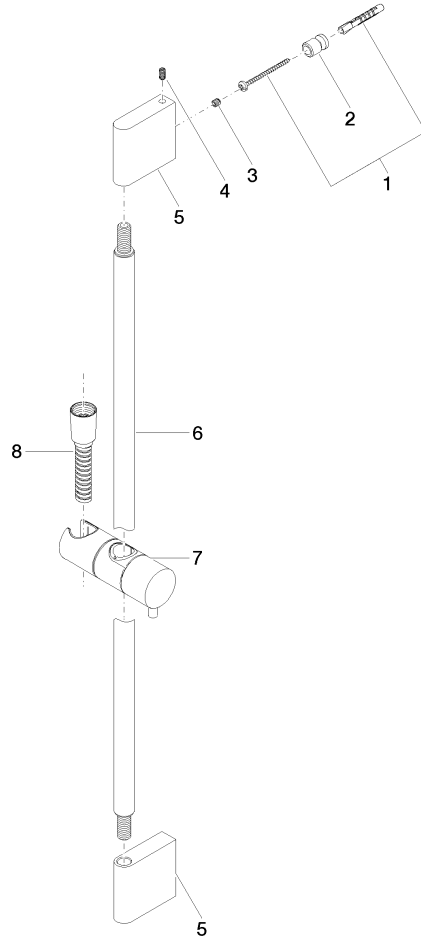

**Shower set without hand shower -**

IMO

26 413 979

Fits: IMO, LULU, MEM, TARA, CL.1, LISSÉ, VAIA, META, CYO

- slide bar
- Pipe diameter 18 mm
- gauge 853 mm
- metal shower hose 1750mm with integrated anti-twist protection
- shower hose connector 3/8"
- WRAS 2009048

26 413 979

mm [inches]

26 413 979

Parts for other  
finishes can be found  
here: [Chrome](#)

Shower set without hand shower -

IMO

26 413 979

## Spare parts list