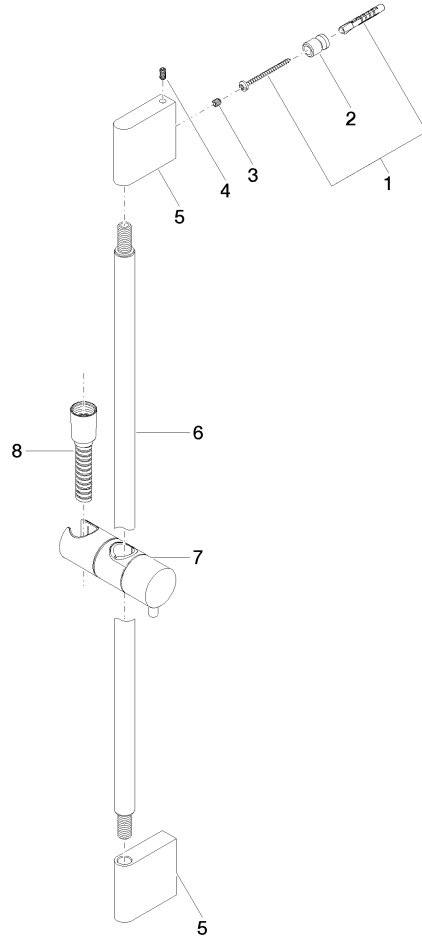

Shower set without hand shower - Brushed Champagne (22kt Gold)

IMO

26 413 979

Fits: IMO, LULU, MEM, TARA, CL.1, LISSÉ, VAIA, META, CYO

- slide bar
- Pipe diameter 18 mm
- gauge 853 mm
- metal shower hose 1750mm with integrated anti-twist protection
- shower hose connector 3/8"
- WRAS 2009048

This article does not include a hand shower!

NOTE: Hand shower sold separately. Please see hand shower options under the miscellaneous articles section of each series.

	Brushed Champagne (22kt Gold)	26 413 979-46
	Chrome	26 413 979-00
	Brushed Platinum	26 413 979-06
	Platinum	26 413 979-08
	Dark Chrome	26 413 979-19
	Light Gold	26 413 979-26
	Brushed Light Gold	26 413 979-27
	Brushed Durabrass (23kt Gold)	26 413 979-28
	Matte Black	26 413 979-33
	Brushed Bronze	26 413 979-42
	Champagne (22kt Gold)	26 413 979-47
	Brushed Chrome	26 413 979-93
	Brushed Dark Platinum	26 413 979-99

26 413 979

mm [inches]

26 413 979

Parts for other finishes can be found here: [Chrome](#)

Spare parts list

No.	Item Number	Name	Quantity used	Delivery time
1	05 17 20 726 02 90	fixing set	2	2
2	08 17 20 726 90	holder	2	2
3	09 31 11 049 90	pin	2	2
4	04 31 11 113 00 90	pin	2	2
5	08 17 97 054-46	holder	2	30
6	90 28 22 597 00-46	holder	1	30
7	12 580 970-46	Slide unit - Brushed Champagne (22kt Gold)	1	30
8	28 322 970-46	Metal shower hose 1/2" x 3/8" x 1750 mm - Brushed Champagne (22kt Gold)	1	30