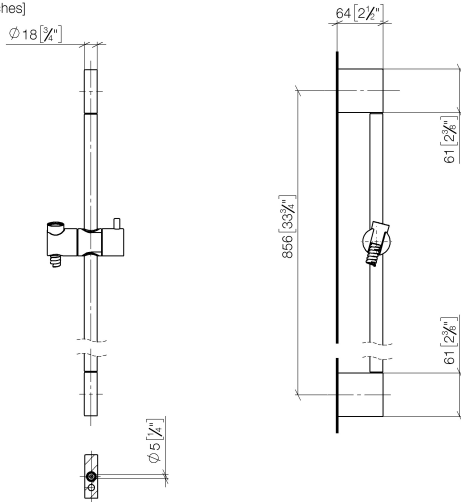

Shower set without hand shower - Brushed Champagne (22kt Gold)

IMO

26 413 979

Fits: IMO, LULU, MEM, TARA, CL.1, LISSÉ, VAIA, META, CYO

- slide bar
- Pipe diameter 18 mm
- gauge 853 mm
- metal shower hose 1750mm with integrated anti-twist protection
- shower hose connector 3/8"
- WRAS 2009048

This article does not include a hand shower!

NOTE: Hand shower sold separately. Please see hand shower options under the miscellaneous articles section of each series.

	Brushed Champagne (22kt Gold)	26 413 979-46
	Chrome	26 413 979-00
	Brushed Platinum	26 413 979-06
	Platinum	26 413 979-08
	Dark Chrome	26 413 979-19
	Light Gold	26 413 979-26
	Brushed Light Gold	26 413 979-27
	Brushed Durabrass (23kt Gold)	26 413 979-28
	Matte Black	26 413 979-33
	Brushed Bronze	26 413 979-42
	Champagne (22kt Gold)	26 413 979-47
	Brushed Chrome	26 413 979-93
	Brushed Dark Platinum	26 413 979-99

26 413 979

mm [inches]

26 413 979

Parts for other finishes can be found here: [Chrome](#)

Spare parts list

No.	Item Number	Name	Quantity used	Delivery time
1	05 17 20 726 02 90	fixing set	2	2
2	08 17 20 726 90	holder	2	2
3	09 31 11 049 90	pin	2	2
4	04 31 11 113 00 90	pin	2	2
5	08 17 97 054-46	holder	2	30
6	90 28 22 597 00-46	holder	1	30
7	12 580 970-46	Slide unit - Brushed Champagne (22kt Gold)	1	30
8	28 322 970-46	Metal shower hose 1/2" x 3/8" x 1750 mm - Brushed Champagne (22kt Gold)	1	30