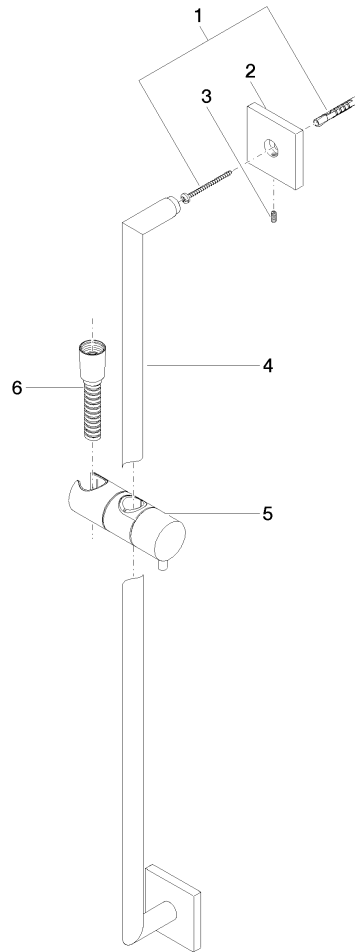

Shower set without hand shower - Chrome

IMO

26 413 980

Fits: IMO, MEM, CL.1, CYO

- slide bar
- Pipe diameter 18 mm
- rosette 60 x 60 mm
- gauge 800 mm
- metal shower hose 1750mm with integrated anti-twist protection
- shower hose connector 3/8"

Required miscellaneous

Concealed adapter -

35 080 970-90
0010

Recommended miscellaneous

Wall elbow - Chrome

28 450 980-00

Required miscellaneous

Hand shower FlowReduce - Chrome

28 016 979-00
0010

Required miscellaneous

Hand shower FlowReduce - Chrome

28 012 979-00
0010

Required miscellaneous

Hand shower FlowReduce - Chrome

28 018 979-00
0010

26 413 980

mm [inches]

Certificates

WRAS_2009048. ACS_20 ACC LY 738. IAPMO_4976 (1).

26 413 980

Spare parts list

No.	Item Number	Name	Quantity used	Delivery time
1	05 30 31 025 00 90	fixing set	2	2
2	08 17 98 507-00	holder	2	10
3	09 31 11 061 90	pin	2	2
4	05 28 22 590 01-00	bar	1	10
5	12 580 970-00	Slide unit - Chrome	1	10
6	28 322 970-00	Metal shower hose 1/2" x 3/8" x 1750 mm - Chrome	1	2