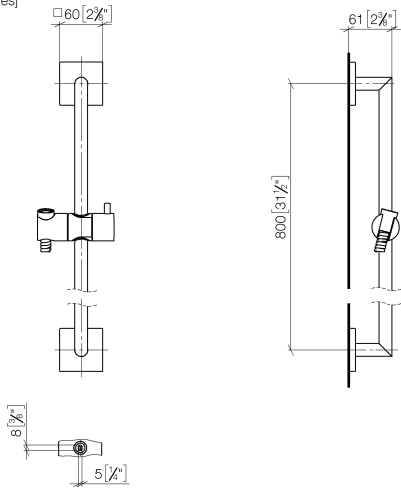

Shower set without hand shower - Chrome

IMO

26 413 980

Fits: IMO, MEM, CL.1, CYO

- slide bar
- Pipe diameter 18 mm
- rosette 60 x 60 mm
- gauge 800 mm
- metal shower hose 1750mm with integrated anti-twist protection
- shower hose connector 3/8"

mm [inches]

Certificates

WRAS_2009048. ACS_20 ACC LY 738. IAPMO_4976 (1).

26 413 980

Spare parts list

No.	Item Number	Name	Quantity used	Delivery time
1	05 30 31 025 00 90	fixing set	2	2
2	08 17 98 507-00	holder	2	10
3	09 31 11 061 90	pin	2	2
4	05 28 22 590 01-00	bar	1	10
5	12 580 970-00	Slide unit - Chrome	1	10
6	28 322 970-00	Metal shower hose 1/2" x 3/8" x 1750 mm - Chrome	1	2