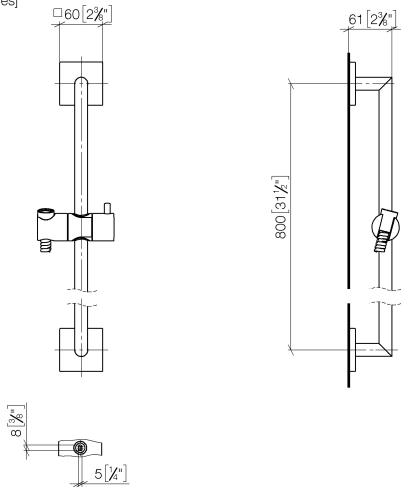

# Shower set without hand shower - Brushed Platinum

IMO

26 413 980

Fits: IMO, MEM, CL.1, CYO

- slide bar
- Pipe diameter 18 mm
- rosette 60 x 60 mm
- gauge 800 mm
- metal shower hose 1750mm with integrated anti-twist protection
- shower hose connector 3/8"

## Recommended miscellaneous

**Wall elbow - Brushed Platinum** 28 450 980-06

## Required miscellaneous

**Hand shower FlowReduce - Brushed Platinum** 28 012 979-06 0010

26 413 980

mm [inches]

Certificates

WRAS\_2009048. ACS\_20 ACC LY 738. IAPMO\_4976 (1).

26 413 980

Spare parts list

No.	Item Number	Name	Quantity used	Delivery time
1	05 30 31 025 00 90	fixing set	2	2
2	08 17 98 507-06	holder	2	10
3	09 31 11 061 90	pin	2	2
4	05 28 22 590 01-06	bar	1	10
5	12 580 970-06	Slide unit - Brushed Platinum	1	10
6	28 322 970-06	Metal shower hose 1/2" x 3/8" x 1750 mm - Brushed Platinum	1	2