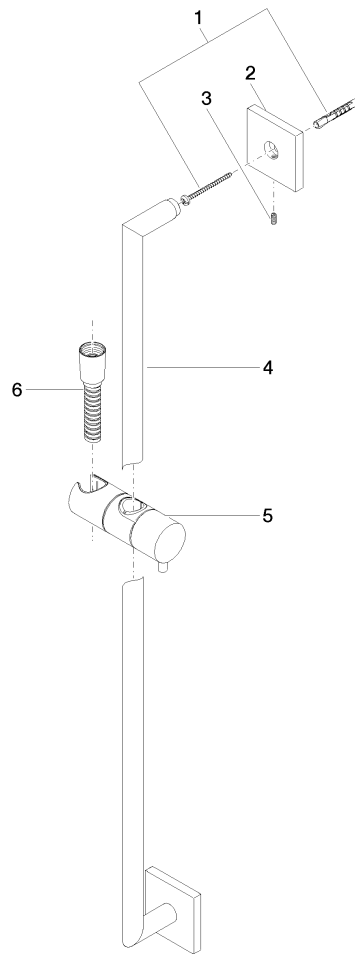

# Shower set without hand shower - Brushed Platinum

IMO

26 413 980

Fits: IMO, MEM, CL.1, CYO

- slide bar
- Pipe diameter 18 mm
- rosette 60 x 60 mm
- gauge 800 mm
- metal shower hose 1750mm with integrated anti-twist protection
- shower hose connector 3/8"

## Recommended miscellaneous

**Wall elbow - Brushed Platinum** 28 450 980-06

## Required miscellaneous

**Hand shower FlowReduce - Brushed Platinum** 28 012 979-06 0010

26 413 980

mm [inches]

Certificates

WRAS\_2009048. ACS\_20 ACC LY 738. IAPMO\_4976 (1).

26 413 980

Spare parts list

No.	Item Number	Name	Quantity used	Delivery time
1	05 30 31 025 00 90	fixing set	2	2
2	08 17 98 507-06	holder	2	10
3	09 31 11 061 90	pin	2	2
4	05 28 22 590 01-06	bar	1	10
5	12 580 970-06	Slide unit - Brushed Platinum	1	10
6	28 322 970-06	Metal shower hose 1/2" x 3/8" x 1750 mm - Brushed Platinum	1	2