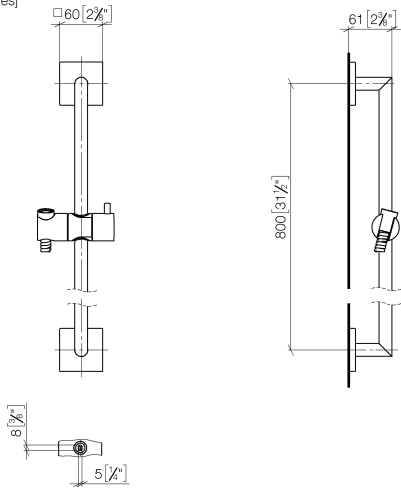

Shower set without hand shower - Platinum

IMO

26 413 980

Fits: IMO, MEM, CL.1, CYO

- slide bar
- Pipe diameter 18 mm
- rosette 60 x 60 mm
- gauge 800 mm
- metal shower hose 1750mm with integrated anti-twist protection
- shower hose connector 3/8"
- WRAS 2009048

Recommended miscellaneous

Wall elbow - Platinum 28 450 980-08

Required miscellaneous

Hand shower FlowReduce - Platinum 28 016 979-08 0010

26 413 980

mm [inches]

Certificates

WRAS_2009048. ACS_20 ACC LY 738. IAPMO_4976 (1).

26 413 980

Spare parts list

No.	Item Number	Name	Quantity used	Delivery time
1	05 30 31 025 00 90	fixing set	2	2
2	08 17 98 507-08	holder	2	40
3	09 31 11 061 90	pin	2	2
4	05 28 22 590 01-08	bar	1	40
5	12 580 970-08	Slide unit - Platinum	1	40
6	28 322 970-08	Metal shower hose 1/2" x 3/8" x 1750 mm - Platinum	1	40