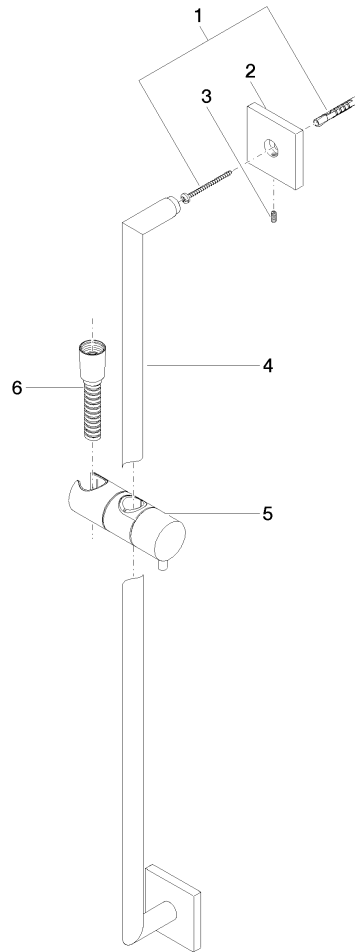

Shower set without hand shower - Platinum

IMO

26 413 980

Fits: IMO, MEM, CL.1, CYO

- slide bar
- Pipe diameter 18 mm
- rosette 60 x 60 mm
- gauge 800 mm
- metal shower hose 1750mm with integrated anti-twist protection
- shower hose connector 3/8"
- WRAS 2009048

NOTE: Hand shower sold separately. Please see hand shower options under the miscellaneous articles section of each series.

	Platinum	26 413 980-08
	Chrome	26 413 980-00
	Brushed Platinum	26 413 980-06
	Dark Chrome	26 413 980-19
	Brushed Light Gold	26 413 980-27
	Brushed Durabrass (23kt Gold)	26 413 980-28
	Matte Black	26 413 980-33
	Brushed Champagne (22kt Gold)	26 413 980-46
	Champagne (22kt Gold)	26 413 980-47
	Brushed Chrome	26 413 980-93
	Brushed Dark Platinum	26 413 980-99

Recommended miscellaneous

Wall elbow - Platinum 28 450 980-08

Required miscellaneous

Hand shower FlowReduce - Platinum 28 016 979-08 0010

26 413 980

mm [inches]

Certificates

WRAS_2009048. ACS_20 ACC LY 738. IAPMO_4976 (1).

26 413 980

Spare parts list

No.	Item Number	Name	Quantity used	Delivery time
1	05 30 31 025 00 90	fixing set	2	2
2	08 17 98 507-08	holder	2	40
3	09 31 11 061 90	pin	2	2
4	05 28 22 590 01-08	bar	1	40
5	12 580 970-08	Slide unit - Platinum	1	40
6	28 322 970-08	Metal shower hose 1/2" x 3/8" x 1750 mm - Platinum	1	40