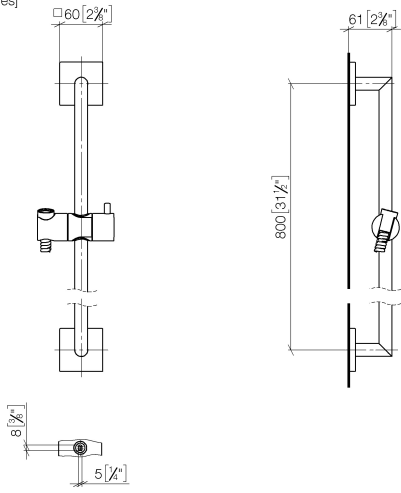

# Shower set without hand shower - Dark Chrome

IMO

26 413 980

Fits: IMO, MEM, CL.1, CYO

- slide bar
- Pipe diameter 18 mm
- rosette 60 x 60 mm
- gauge 800 mm
- metal shower hose 1750mm with integrated anti-twist protection
- shower hose connector 3/8"

## Recommended miscellaneous

**Wall elbow - Dark Chrome**

28 450 980-19

26 413 980

mm [inches]

26 413 980