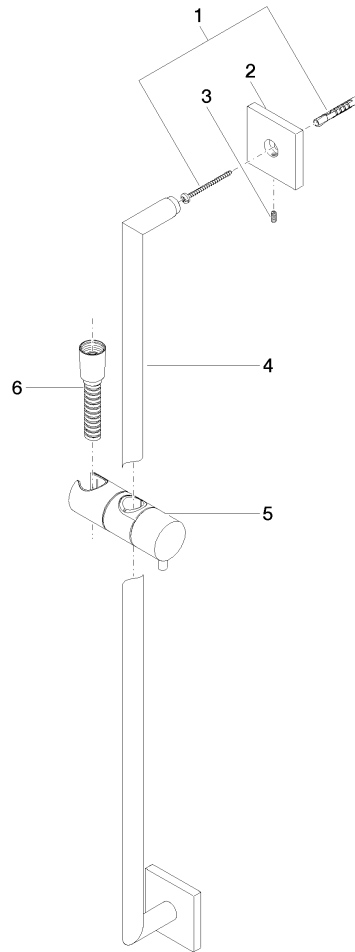

# Shower set without hand shower - Brushed Light Gold

IMO

26 413 980

Fits: IMO, MEM, CL.1, CYO

- slide bar
- Pipe diameter 18 mm
- rosette 60 x 60 mm
- gauge 800 mm
- metal shower hose 1750mm with integrated anti-twist protection
- shower hose connector 3/8"
- WRAS 2009048

NOTE: Hand shower sold separately. Please see hand shower options under the miscellaneous articles section of each series.

	Brushed Light Gold	26 413 980-27
	Chrome	26 413 980-00
	Brushed Platinum	26 413 980-06
	Platinum	26 413 980-08
	Dark Chrome	26 413 980-19
	Brushed Durabross (23kt Gold)	26 413 980-28
	Matte Black	26 413 980-33
	Brushed Champagne (22kt Gold)	26 413 980-46
	Champagne (22kt Gold)	26 413 980-47
	Brushed Chrome	26 413 980-93
	Brushed Dark Platinum	26 413 980-99

## Recommended miscellaneous

	<b>Wall elbow - Chrome</b>	28 450 980-00
--	----------------------------	---------------

## Required miscellaneous

	<b>Hand shower FlowReduce - Brushed Light Gold</b>	28 016 979-27 0010
--	--	-----------------------

26 413 980

mm [inches]

26 413 980

Spare parts list

No.	Item Number	Name	Quantity used	Delivery time
1	05 30 31 025 00 90	fixing set	2	2
2	08 17 98 507-27	holder	2	60
3	09 31 11 061 90	pin	2	2
4	05 28 22 590 01-27	bar	1	60
5	12 580 970-27	Slide unit - Brushed Light Gold	1	30
6	28 322 970-27	Metal shower hose 1/2" x 3/8" x 1750 mm - Brushed Light Gold	1	30