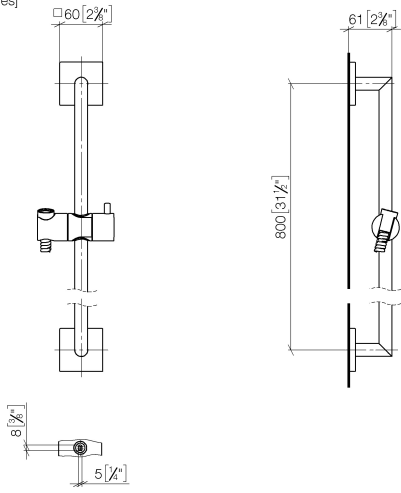

# Shower set without hand shower - Brushed Light Gold

IMO

26 413 980

Fits: IMO, MEM, CL.1, CYO

- slide bar
- Pipe diameter 18 mm
- rosette 60 x 60 mm
- gauge 800 mm
- metal shower hose 1750mm with integrated anti-twist protection
- shower hose connector 3/8"
- WRAS 2009048

## Recommended miscellaneous

	<b>Wall elbow - Chrome</b>	28 450 980-00
--	----------------------------	---------------

## Required miscellaneous

	<b>Hand shower FlowReduce - Brushed Light Gold</b>	28 016 979-27 0010
--	--	-----------------------

26 413 980

mm [inches]

26 413 980

Spare parts list

No.	Item Number	Name	Quantity used	Delivery time
1	05 30 31 025 00 90	fixing set	2	2
2	08 17 98 507-27	holder	2	60
3	09 31 11 061 90	pin	2	2
4	05 28 22 590 01-27	bar	1	60
5	12 580 970-27	Slide unit - Brushed Light Gold	1	30
6	28 322 970-27	Metal shower hose 1/2" x 3/8" x 1750 mm - Brushed Light Gold	1	30