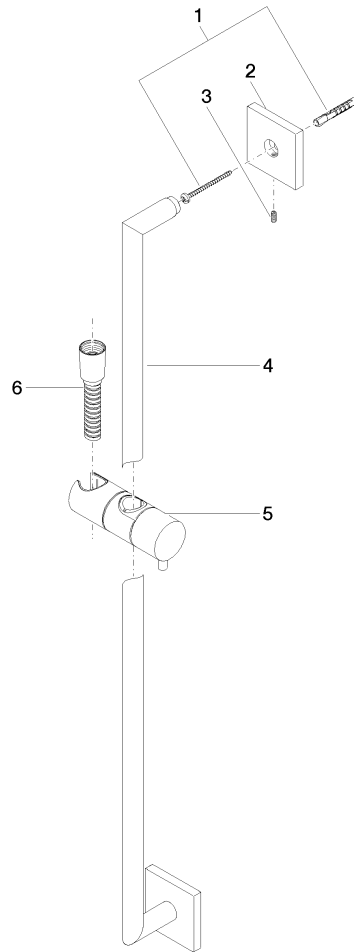

## Shower set without hand shower - Matte Black

IMO

26 413 980

Fits: IMO, MEM, CL.1, CYO

- slide bar
- Pipe diameter 18 mm
- rosette 60 x 60 mm
- gauge 800 mm
- metal shower hose 1750mm with integrated anti-twist protection
- shower hose connector 3/8"

### Required miscellaneous

**Hand shower FlowReduce - Matte Black** 28 018 979-33 0010

26 413 980

mm [inches]

Certificates

WRAS\_2009048. ACS\_20 ACC LY 738. IAPMO\_4976 (6).

26 413 980

Parts for other finishes can be found here: [Chrome](#)

Spare parts list

No.	Item Number	Name	Quantity used	Delivery time
1	05 30 31 025 00 90	fixing set	2	2
2	08 17 98 507-33	holder	2	30
3	09 31 11 061 90	pin	2	2
4	05 28 22 590 01-33	bar	1	30
5	12 580 970-33	Slide unit - Matte Black	1	10
6	28 322 970-33	Metal shower hose 1/2" x 3/8" x 1750 mm - Matte Black	1	2