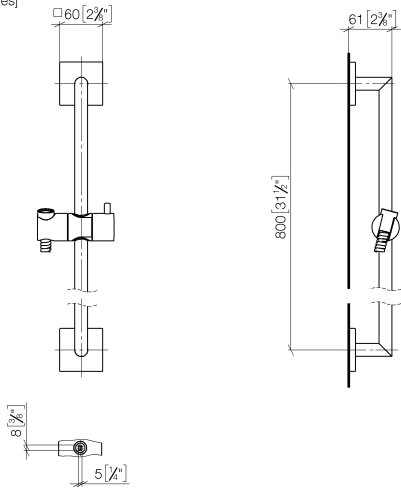

## Shower set without hand shower - Matte Black

IMO

26 413 980

Fits: IMO, MEM, CL.1, CYO

- slide bar
- Pipe diameter 18 mm
- rosette 60 x 60 mm
- gauge 800 mm
- metal shower hose 1750mm with integrated anti-twist protection
- shower hose connector 3/8"

### Required miscellaneous

**Hand shower FlowReduce - Matte Black** 28 018 979-33 0010

26 413 980

mm [inches]

Certificates

WRAS\_2009048. ACS\_20 ACC LY 738. IAPMO\_4976 (6).

26 413 980

Parts for other finishes can be found here: [Chrome](#)

Spare parts list

No.	Item Number	Name	Quantity used	Delivery time
1	05 30 31 025 00 90	fixing set	2	2
2	08 17 98 507-33	holder	2	30
3	09 31 11 061 90	pin	2	2
4	05 28 22 590 01-33	bar	1	30
5	12 580 970-33	Slide unit - Matte Black	1	10
6	28 322 970-33	Metal shower hose 1/2" x 3/8" x 1750 mm - Matte Black	1	2