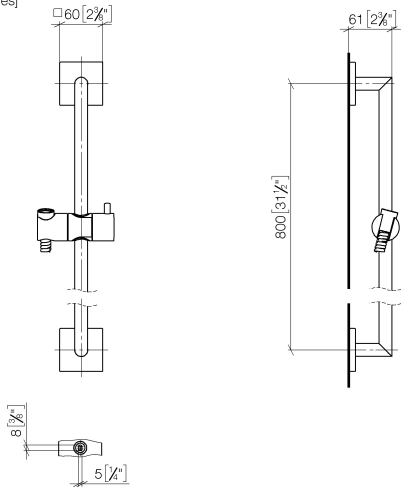

Shower set without hand shower - Brushed Champagne (22kt Gold)

IMO

26 413 980

Fits: IMO, MEM, CL.1, CYO

- slide bar
- Pipe diameter 18 mm
- rosette 60 x 60 mm
- gauge 800 mm
- metal shower hose 1750mm with integrated anti-twist protection
- shower hose connector 3/8"

This article does not include a hand shower!

NOTE: Hand shower sold separately. Please see hand shower options under the miscellaneous articles section of each series.

	Brushed Champagne (22kt Gold)	26 413 980-46
	Chrome	26 413 980-00
	Brushed Platinum	26 413 980-06
	Platinum	26 413 980-08
	Dark Chrome	26 413 980-19
	Brushed Light Gold	26 413 980-27
	Brushed Durabrass (23kt Gold)	26 413 980-28
	Matte Black	26 413 980-33
	Champagne (22kt Gold)	26 413 980-47
	Brushed Chrome	26 413 980-93
	Brushed Dark Platinum	26 413 980-99

Shower set without hand shower - Brushed Champagne (22kt Gold)

IMO

26 413 980

mm [inches]

26 413 980

Parts for other finishes can be found here: [Chrome](#)

Spare parts list

No.	Item Number	Name	Quantity used	Delivery time
1	05 30 31 025 00 90	fixing set	2	2
2	08 17 98 507-46	holder	2	30
3	09 31 11 061 90	pin	2	2
4	05 28 22 590 01-46	bar	1	30
5	12 580 970-46	Slide unit - Brushed Champagne (22kt Gold)	1	30
6	28 322 970-46	Metal shower hose 1/2" x 3/8" x 1750 mm - Brushed Champagne (22kt Gold)	1	30