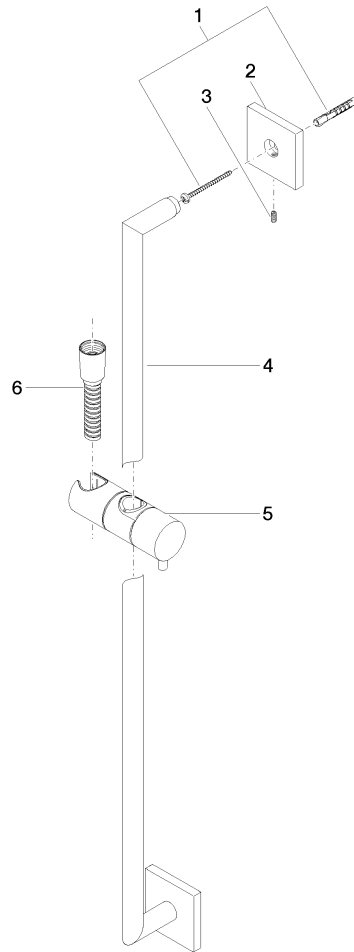

Shower set without hand shower - Brushed Champagne (22kt Gold)

IMO

26 413 980

Fits: IMO, MEM, CL.1, CYO

- slide bar
- Pipe diameter 18 mm
- rosette 60 x 60 mm
- gauge 800 mm
- metal shower hose 1750mm with integrated anti-twist protection
- shower hose connector 3/8"

This article does not include a hand shower!

NOTE: Hand shower sold separately. Please see hand shower options under the miscellaneous articles section of each series.

	Brushed Champagne (22kt Gold)	26 413 980-46
	Chrome	26 413 980-00
	Brushed Platinum	26 413 980-06
	Platinum	26 413 980-08
	Dark Chrome	26 413 980-19
	Brushed Light Gold	26 413 980-27
	Brushed Durabrass (23kt Gold)	26 413 980-28
	Matte Black	26 413 980-33
	Champagne (22kt Gold)	26 413 980-47
	Brushed Chrome	26 413 980-93
	Brushed Dark Platinum	26 413 980-99

Shower set without hand shower - Brushed Champagne (22kt Gold)

IMO

26 413 980

mm [inches]

26 413 980

Parts for other finishes can be found here: [Chrome](#)

Spare parts list

No.	Item Number	Name	Quantity used	Delivery time
1	05 30 31 025 00 90	fixing set	2	2
2	08 17 98 507-46	holder	2	30
3	09 31 11 061 90	pin	2	2
4	05 28 22 590 01-46	bar	1	30
5	12 580 970-46	Slide unit - Brushed Champagne (22kt Gold)	1	30
6	28 322 970-46	Metal shower hose 1/2" x 3/8" x 1750 mm - Brushed Champagne (22kt Gold)	1	30