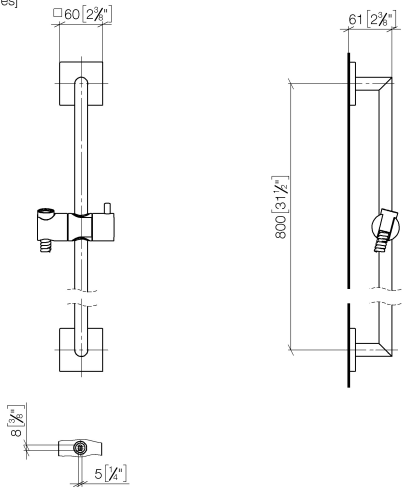

Shower set without hand shower - Champagne (22kt Gold)

IMO

26 413 980

Fits: IMO, MEM, CL.1, CYO

- slide bar
- Pipe diameter 18 mm
- rosette 60 x 60 mm
- gauge 800 mm
- metal shower hose 1750mm with integrated anti-twist protection
- shower hose connector 3/8"

This article does not include a hand shower!

NOTE: Hand shower sold separately. Please see hand shower options under the miscellaneous articles section of each series.

	Champagne (22kt Gold)	26 413 980-47
	Chrome	26 413 980-00
	Brushed Platinum	26 413 980-06
	Platinum	26 413 980-08
	Dark Chrome	26 413 980-19
	Brushed Light Gold	26 413 980-27
	Brushed Durabronze (23kt Gold)	26 413 980-28
	Matte Black	26 413 980-33
	Brushed Champagne (22kt Gold)	26 413 980-46
	Brushed Chrome	26 413 980-93
	Brushed Dark Platinum	26 413 980-99

Shower set without hand shower - Champagne (22kt Gold)

26 413 980

mm [inches]

26 413 980

Parts for other finishes can be found here: [Chrome](#)

Spare parts list

No.	Item Number	Name	Quantity used	Delivery time
1	05 30 31 025 00 90	fixing set	2	2
2	08 17 98 507-47	holder	2	30
3	09 31 11 061 90	pin	2	2
4	05 28 22 590 01-47	bar	1	30
5	12 580 970-47	Slide unit - Champagne (22kt Gold)	1	30
6	28 322 970-47	Metal shower hose 1/2" x 3/8" x 1750 mm - Champagne (22kt Gold)	1	30