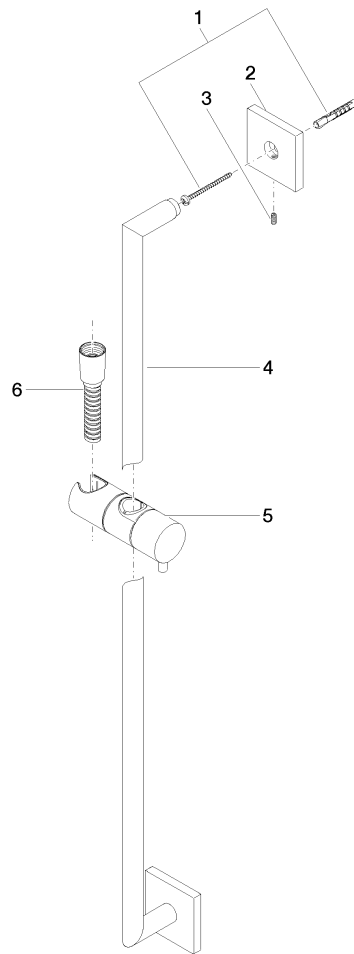

Shower set without hand shower - Champagne (22kt Gold)

IMO

26 413 980

Fits: IMO, MEM, CL.1, CYO

- slide bar
- Pipe diameter 18 mm
- rosette 60 x 60 mm
- gauge 800 mm
- metal shower hose 1750mm with integrated anti-twist protection
- shower hose connector 3/8"

This article does not include a hand shower!

NOTE: Hand shower sold separately. Please see hand shower options under the miscellaneous articles section of each series.

	Champagne (22kt Gold)	26 413 980-47
	Chrome	26 413 980-00
	Brushed Platinum	26 413 980-06
	Platinum	26 413 980-08
	Dark Chrome	26 413 980-19
	Brushed Light Gold	26 413 980-27
	Brushed Durabronze (23kt Gold)	26 413 980-28
	Matte Black	26 413 980-33
	Brushed Champagne (22kt Gold)	26 413 980-46
	Brushed Chrome	26 413 980-93
	Brushed Dark Platinum	26 413 980-99

Shower set without hand shower - Champagne (22kt Gold)

26 413 980

mm [inches]

26 413 980

Parts for other finishes can be found here: [Chrome](#)

Spare parts list

No.	Item Number	Name	Quantity used	Delivery time
1	05 30 31 025 00 90	fixing set	2	2
2	08 17 98 507-47	holder	2	30
3	09 31 11 061 90	pin	2	2
4	05 28 22 590 01-47	bar	1	30
5	12 580 970-47	Slide unit - Champagne (22kt Gold)	1	30
6	28 322 970-47	Metal shower hose 1/2" x 3/8" x 1750 mm - Champagne (22kt Gold)	1	30